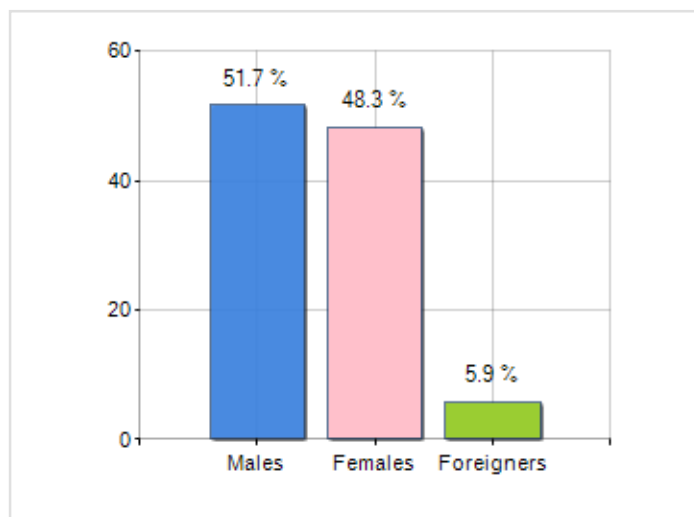

Territorial extension of **Municipality of FOLLDAL** and related population density, population per gender and number of households, average age and incidence of foreigners

TERRITORY

Region	Innlandet
Province	Innlandet
Sign Province	Innlandet
Hamlet of the municipality	0
Surface (Km2)	1,276.85
Population density (Inhabitants/Kmq)	1.2

DEMOGRAPHIC DATA (YEAR 2019)

Inhabitants (N.)	1,545
Families (N.)	726
Males (%)	51.7
Females (%)	48.3
Foreigners (%)	5.9
Average age (years)	46.8
Average annual variation (2015/2019)	-0.75

MALES, FEMALES AND FOREIGNERS INCIDENCE (YEAR 2019)

is on 301° place among 356 municipalities in NORWAY by demographic size

is on 17° place among 356 municipalities in NORWAY per average age
