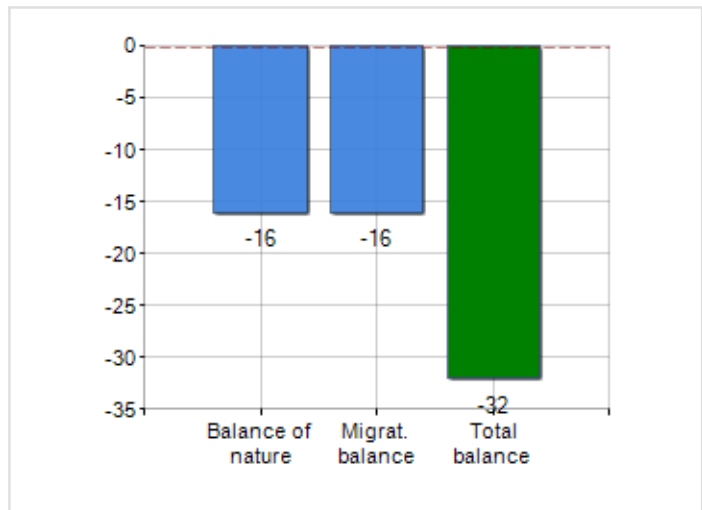

DEMOGRAPHIC BALANCE (YEAR 2019)

Balance of nature ^[1], Migrat. balance ^[2]

△ Balance of nature = Births - Deaths

△ Migration balance = Registered - Deleted

Rankings Municipality of folldal