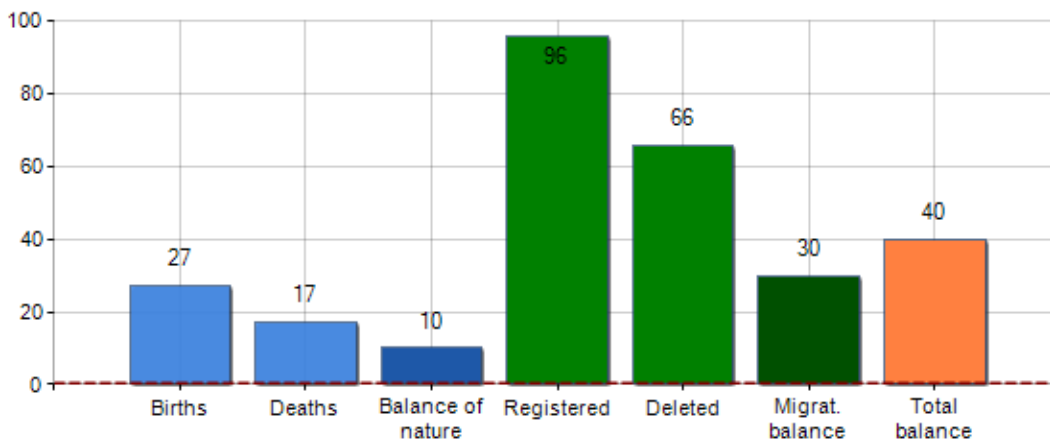

Resident population and its related trend since 2019, balance of nature and migratory balance, birth rate, death rate, growth rate and migration rate in **Municipality of ZUMPANO**

DEMOGRAPHIC BALANCE (YEAR 2019)

Inhabitants on 1th Jan.	2,626
Births	27
Deaths	17
Balance of nature ^[1]	+10
Registered	96
Deleted	66
Migration balance ^[2]	+30
Total balance ^[3]	+40
Inhabitants on 31th Dec.	2,666

INHABITANTS TREND

Year	Inhabitants (N.)	Variation % on previous year
2014	2,552	-
2015	2,570	+0.71
2016	2,608	+1.48
2017	2,605	-0.12
2018	2,626	+0.81
2019	2,666	+1.52

Average annual variation (2014/2019): +0.88

Average annual variation (2016/2019): +0.74

DEMOGRAPHIC BALANCE

INHABITANTS TREND

△ Balance of nature = Births - Deaths

△ Migration balance = Registered - Deleted

△ Total balance = Balance of nature + Migration balance

△ Birth rate = (Births / average Inhabitants) * 1,000

△ Death rate = (Deaths / average Inhabitants) * 1,000

△ Migration rate = (Migration balance / average Inhabitants) * 1,000