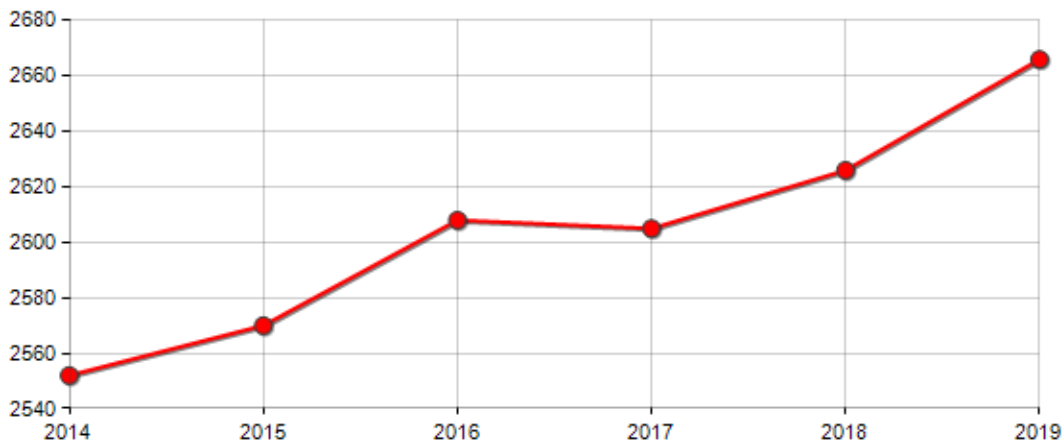

Resident population and its related trend since 2019, balance of nature and migratory balance, birth rate, death rate, growth rate and migration rate in **Municipality of ZUMPANO**

DEMOGRAPHIC BALANCE (YEAR 2019)

Inhabitants on 1th Jan.	2,626
Births	27
Deaths	17
Balance of nature ^[1]	+10
Registered	96
Deleted	66
Migration balance ^[2]	+30
Total balance ^[3]	+40
Inhabitants on 31th Dec.	2,666

INHABITANTS TREND

Year	Inhabitants (N.)	Variation % on previous year
2014	2,552	-
2015	2,570	+0.71
2016	2,608	+1.48
2017	2,605	-0.12
2018	2,626	+0.81
2019	2,666	+1.52

Average annual variation (2014/2019): +0.88

Average annual variation (2016/2019): +0.74

DEMOGRAPHIC BALANCE

INHABITANTS TREND

△ Balance of nature = Births - Deaths

△ Migration balance = Registered - Deleted