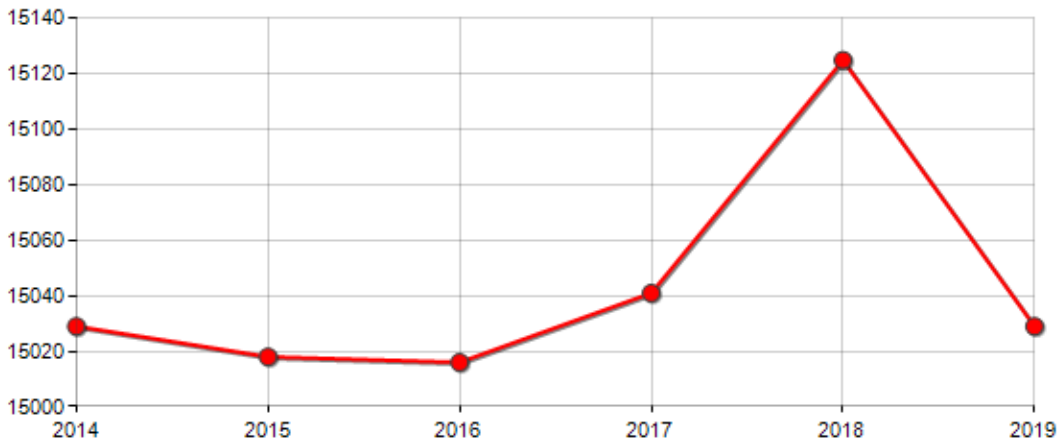

Resident population and its related trend since 2019, balance of nature and migratory balance, birth rate, death rate, growth rate and migration rate in **Municipality of VALLEFOGLIA**

DEMOGRAPHIC BALANCE (YEAR 2019)

Inhabitants on 1th Jan.	15,125
Births	107
Deaths	110
Balance of nature ^[1]	-3
Registered	545
Deleted	638
Migration balance ^[2]	-93
Total balance ^[3]	-96
Inhabitants on 31th Dec.	15,029

INHABITANTS TREND

Year	Inhabitants (N.)	Variation % on previous year
2014	15,029	-
2015	15,018	-0.07
2016	15,016	-0.01
2017	15,041	+0.17
2018	15,125	+0.56
2019	15,029	-0.63

Average annual variation (2014/2019): +0.00

Average annual variation (2016/2019): +0.03

DEMOGRAPHIC BALANCE

INHABITANTS TREND

△ Balance of nature = Births - Deaths

△ Migration balance = Registered - Deleted

△ Total balance = Balance of nature + Migration balance

△ Birth rate = (Births / average Inhabitants) * 1,000