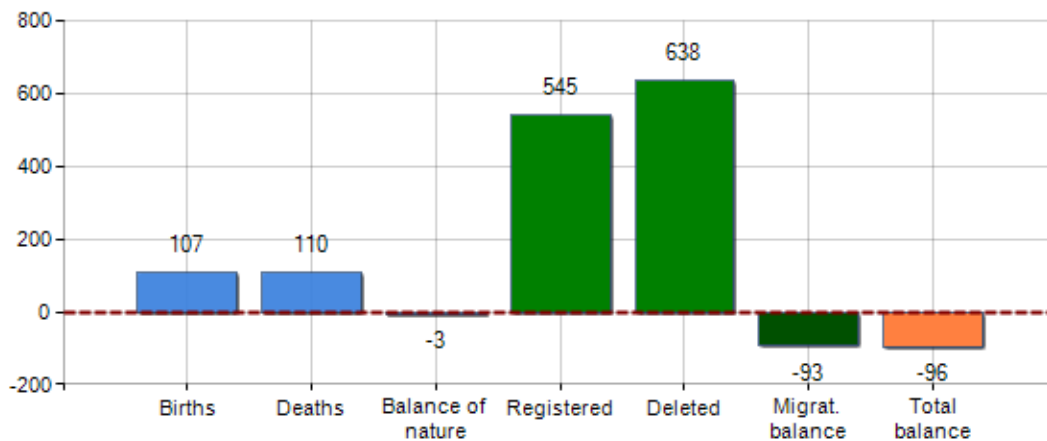

Resident population and its related trend since 2019, balance of nature and migratory balance, birth rate, death rate, growth rate and migration rate in **Municipality of VALLEFOGLIA**

DEMOGRAPHIC BALANCE (YEAR 2019)

Inhabitants on 1th Jan.	15,125
Births	107
Deaths	110
Balance of nature ^[1]	-3
Registered	545
Deleted	638
Migration balance ^[2]	-93
Total balance ^[3]	-96
Inhabitants on 31th Dec.	15,029

INHABITANTS TREND

Year	Inhabitants (N.)	Variation % on previous year
2014	15,029	-
2015	15,018	-0.07
2016	15,016	-0.01
2017	15,041	+0.17
2018	15,125	+0.56
2019	15,029	-0.63

Average annual variation (2014/2019): +0.00

Average annual variation (2016/2019): +0.03

DEMOGRAPHIC BALANCE

INHABITANTS TREND

△ Balance of nature = Births - Deaths

△ Migration balance = Registered - Deleted

△ Total balance = Balance of nature + Migration balance

△ Birth rate = (Births / average Inhabitants) * 1,000