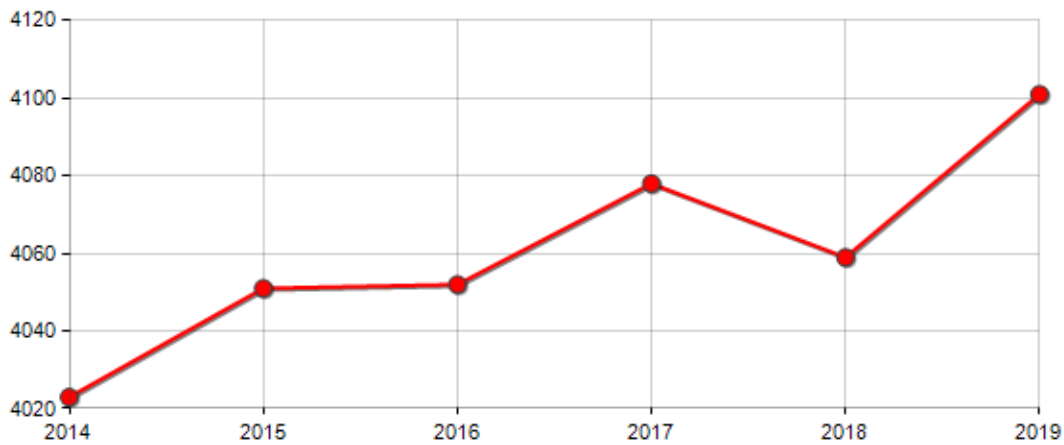

▲ Balance of nature = Births - Deaths

▲ Migration balance = Registered - Deleted

▲ Total balance = Balance of nature + Migration balance

▲ Birth rate = (Births / average Inhabitants) * 1,000

▲ Death rate = (Deaths / average Inhabitants) * 1,000

▲ Migration rate = (Migration balance / average Inhabitants) * 1,000

▲ Growth rate = Birth rate - Death rate + Migration rate

Rankings Municipality of sirolo

Birth rate^[4]: 7.6‰ (2190° place among 7903 municipalities)

Death rate^[5]: 5.9‰ (7567° place among 7903 municipalities)

Migration rate^[6]: 8.6‰ (1197° place among 7903 municipalities)

Growth rate^[7]: 10.2‰ (520° place among 7903 municipalities)