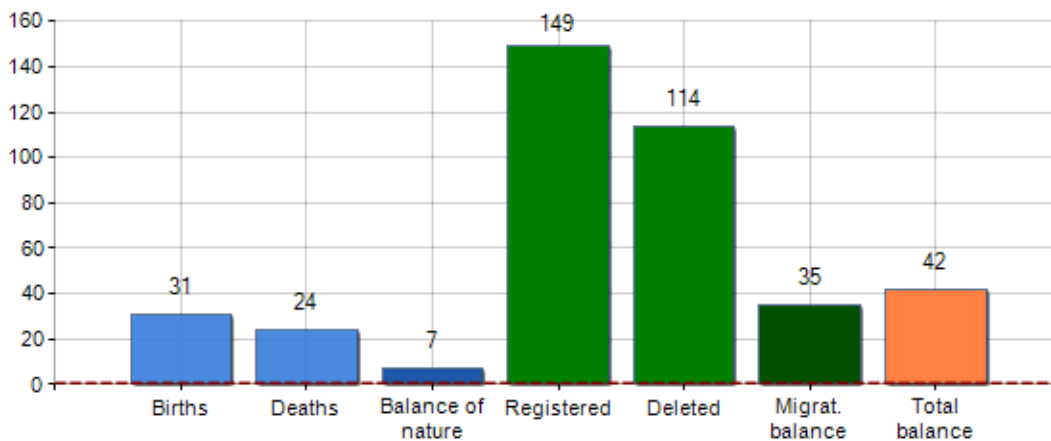

Resident population and its related trend since 2019, balance of nature and migratory balance, birth rate, death rate, growth rate and migration rate in **Municipality of SIROLO**

#### DEMOGRAPHIC BALANCE (YEAR 2019)

Inhabitants on 1th Jan.	4,059
Births	31
Deaths	24
Balance of nature <sup>[1]</sup>	+7
Registered	149
Deleted	114
Migration balance <sup>[2]</sup>	+35
Total balance <sup>[3]</sup>	+42
Inhabitants on 31th Dec.	4,101

#### INHABITANTS TREND

Year	Inhabitants (N.)	Variation % on previous year
2014	4,023	-
2015	4,051	+0.70
2016	4,052	+0.02
2017	4,078	+0.64
2018	4,059	-0.47
2019	4,101	+1.03

Average annual variation (2014/2019): +0.38

#### DEMOGRAPHIC BALANCE