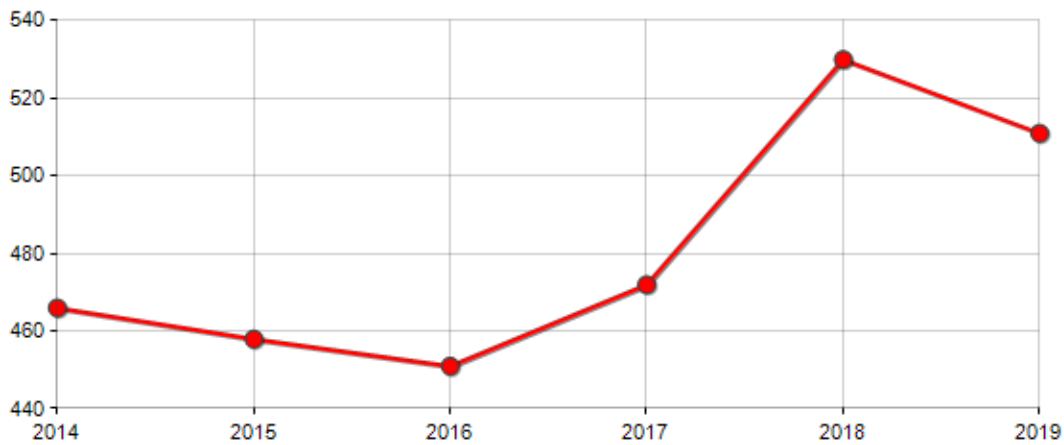

^ Balance of nature = Births - Deaths

^ Migration balance = Registered - Deleted

^ Total balance = Balance of nature + Migration balance

^ Birth rate = (Births / average Inhabitants) * 1,000

^ Death rate = (Deaths / average Inhabitants) * 1,000

^ Migration rate = (Migration balance / average Inhabitants) * 1,000

^ Growth rate = Birth rate - Death rate + Migration rate

Rankings Municipality of serra d'aiello

Birth rate^[4]: 13.4‰ (79° place among 7903 municipalities)

Death rate^[5]: 11.5‰ (3810° place among 7903 municipalities)

Migration rate^[6]: -38.4‰ (7802° place among 7903 municipalities)

Growth rate^[7]: -37.2‰ (7601° place among 7903 municipalities)