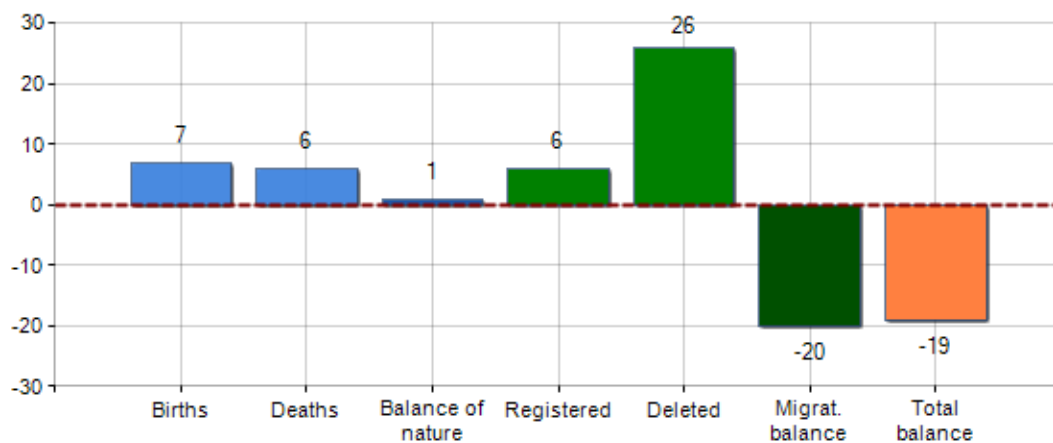

#### DEMOGRAPHIC BALANCE (YEAR 2019)

Inhabitants on 1th Jan. 530

Births 7

Deaths 6

Balance of nature<sup>[1]</sup> +1

Registered 6

Deleted 26

Migration balance<sup>[2]</sup> -20

Total balance<sup>[3]</sup> -19

Inhabitants on 31th Dec. 511

#### INHABITANTS TREND

Year	Inhabitants (N.)	Variation % on previous year
2014	466	-
2015	458	-1.72
2016	451	-1.53
2017	472	+4.66
2018	530	+12.29
2019	511	-3.58

Average annual variation (2014/2019): +1.86

#### DEMOGRAPHIC BALANCE