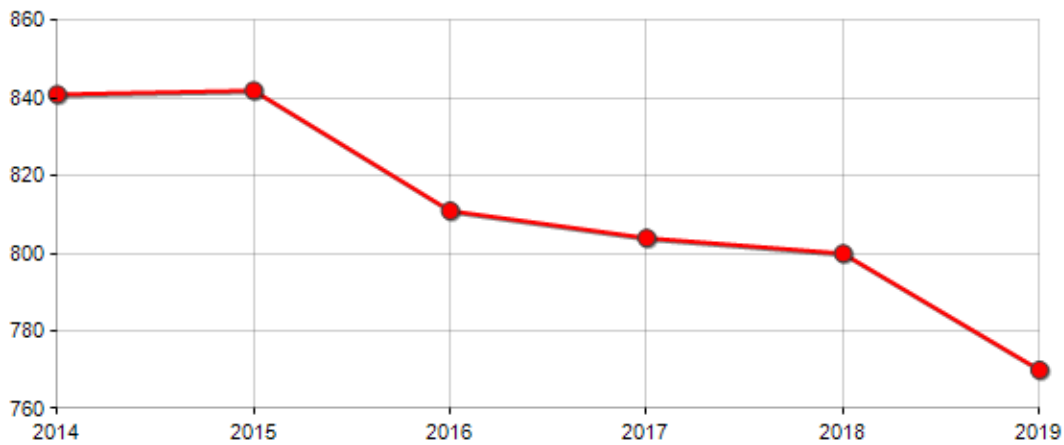

^ Balance of nature = Births - Deaths

^ Migration balance = Registered - Deleted

^ Total balance = Balance of nature + Migration balance

^ Birth rate = (Births / average Inhabitants) * 1,000

^ Death rate = (Deaths / average Inhabitants) * 1,000

^ Migration rate = (Migration balance / average Inhabitants) * 1,000

^ Growth rate = Birth rate - Death rate + Migration rate

Rankings Municipality of senerchia

Birth rate^[4]: 1.3‰ (7539° place among 7903 municipalities)

Death rate^[5]: 22.9‰ (357° place among 7903 municipalities)

Migration rate^[6]: -16.6‰ (7179° place among 7903 municipalities)

Growth rate^[7]: -39.0‰ (7634° place among 7903 municipalities)