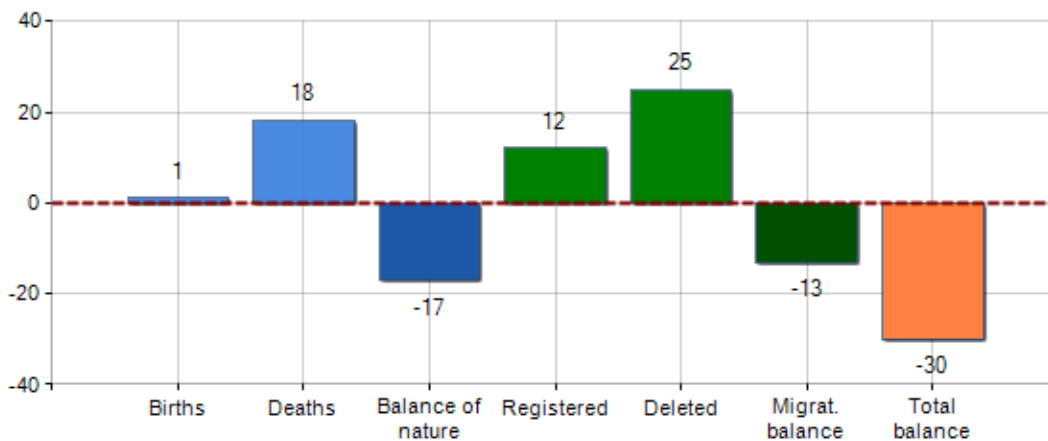

Resident population and its related trend since 2019, balance of nature and migratory balance, birth rate, death rate, growth rate and migration rate in **Municipality of SENERCHIA**

DEMOGRAPHIC BALANCE (YEAR 2019)

Inhabitants on 1th Jan. 800

Births 1

Deaths 18

Balance of nature^[1] -17

Registered 12

Deleted 25

Migration balance^[2] -13

Total balance^[3] -30

Inhabitants on 31th Dec. 770

INHABITANTS TREND

Year	Inhabitants (N.)	Variation % on previous year
2014	841	-
2015	842	+0.12
2016	811	-3.68
2017	804	-0.86
2018	800	-0.50
2019	770	-3.75

Average annual variation (2014/2019): -1.75

Average annual variation (2016/2019): -1.71

DEMOGRAPHIC BALANCE

INHABITANTS TREND