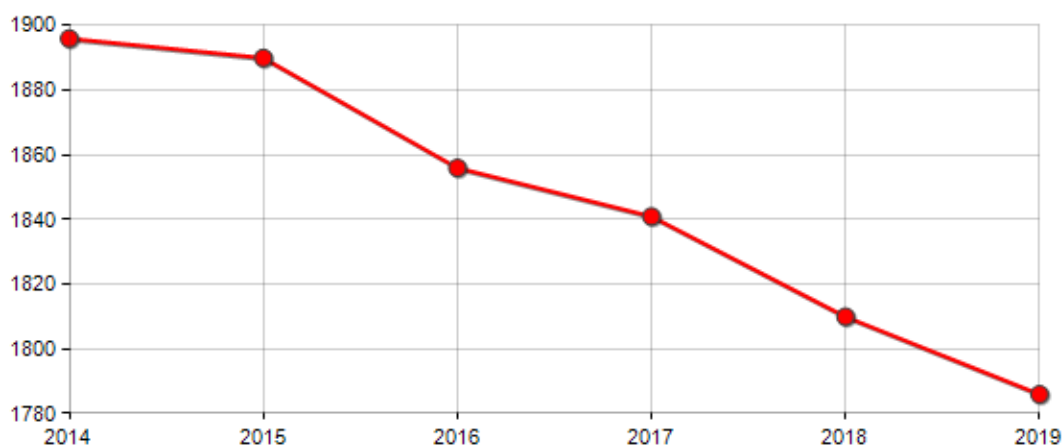

△ Balance of nature = Births - Deaths

△ Migration balance = Registered - Deleted

△ Total balance = Balance of nature + Migration balance

△ Birth rate = (Births / average Inhabitants) * 1,000

△ Death rate = (Deaths / average Inhabitants) * 1,000

△ Migration rate = (Migration balance / average Inhabitants) * 1,000

△ Growth rate = Birth rate - Death rate + Migration rate

Rankings Municipality of sant'agata di esaro

Birth rate^[4]: 8.9‰ (984° place among 7903 municipalities)

Death rate^[5]: 15.6‰ (1583° place among 7903 municipalities)

Migration rate^[6]: -6.7‰ (5705° place among 7903 municipalities)

Growth rate^[7]: -13.4‰ (5741° place among 7903 municipalities)