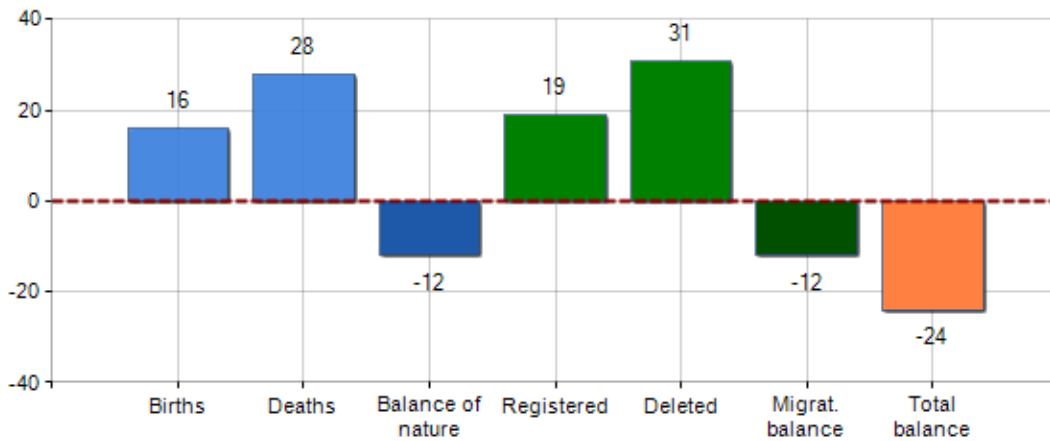

Resident population and its related trend since 2019, balance of nature and migratory balance, birth rate, death rate, growth rate and migration rate in **Municipality of SANT'AGATA DI ESARO**

#### DEMOGRAPHIC BALANCE (YEAR 2019)

Inhabitants on 1th Jan.	1,810
Births	16
Deaths	28
Balance of nature <sup>[1]</sup>	-12
Registered	19
Deleted	31
Migration balance <sup>[2]</sup>	-12
Total balance <sup>[3]</sup>	-24
Inhabitants on 31th Dec.	1,786

#### INHABITANTS TREND

Year	Inhabitants (N.)	Variation % on previous year
2014	1,896	-
2015	1,890	-0.32
2016	1,856	-1.80
2017	1,841	-0.81
2018	1,810	-1.68
2019	1,786	-1.33

Average annual variation (2014/2019): **-1.19**

#### DEMOGRAPHIC BALANCE