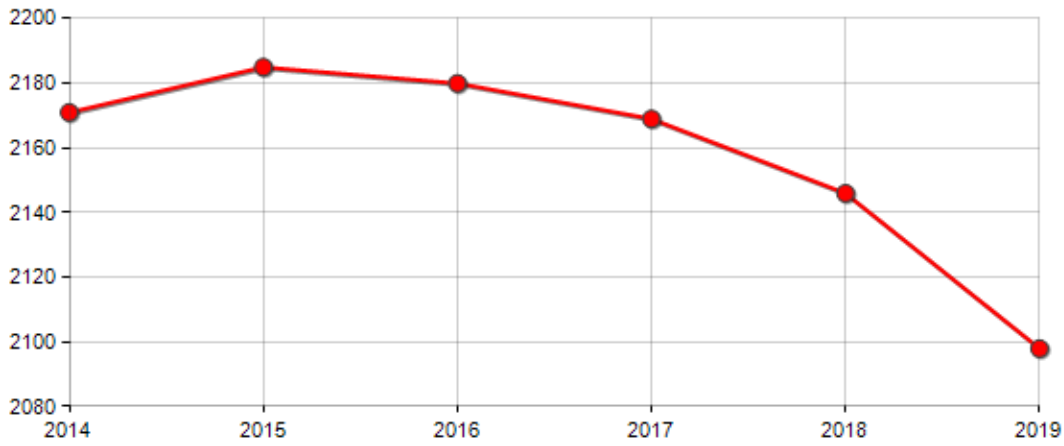

^ Balance of nature = Births - Deaths

^ Migration balance = Registered - Deleted

^ Total balance = Balance of nature + Migration balance

^ Birth rate = (Births / average Inhabitants) * 1,000

^ Death rate = (Deaths / average Inhabitants) * 1,000

^ Migration rate = (Migration balance / average Inhabitants) * 1,000

^ Growth rate = Birth rate - Death rate + Migration rate

Rankings Municipality of san costi

Birth rate^[4]: 7.5‰ (2265° place among 7903 municipalities)

Death rate^[5]: 15.6‰ (1592° place among 7903 municipalities)

Migration rate^[6]: -14.6‰ (7001° place among 7903 municipalities)

Growth rate^[7]: -22.9‰ (6943° place among 7903 municipalities)