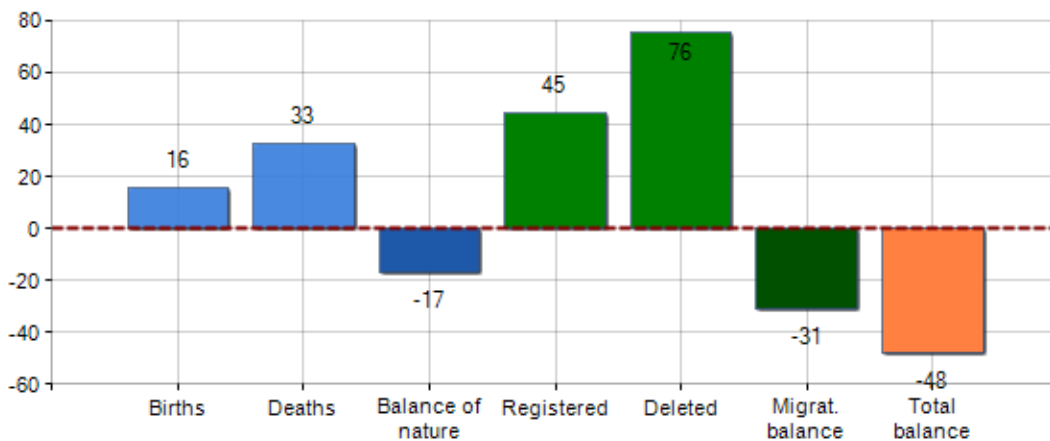

Resident population and its related trend since 2019, balance of nature and migratory balance, birth rate, death rate, growth rate and migration rate in **Municipality of SAN SOSTI**

DEMOGRAPHIC BALANCE (YEAR 2019)

Inhabitants on 1th Jan. 2,146

Births 16

Deaths 33

Balance of nature^[1] -17

Registered 45

Deleted 76

Migration balance^[2] -31

Total balance^[3] -48

Inhabitants on 31th Dec. 2,098

INHABITANTS TREND

Year	Inhabitants (N.)	Variation % on previous year
2014	2,171	-
2015	2,185	+0.64
2016	2,180	-0.23
2017	2,169	-0.50
2018	2,146	-1.06
2019	2,098	-2.24

Average annual variation (2014/2019): -0.68

Average annual variation (2016/2019): -1.27

DEMOGRAPHIC BALANCE

INHABITANTS TREND