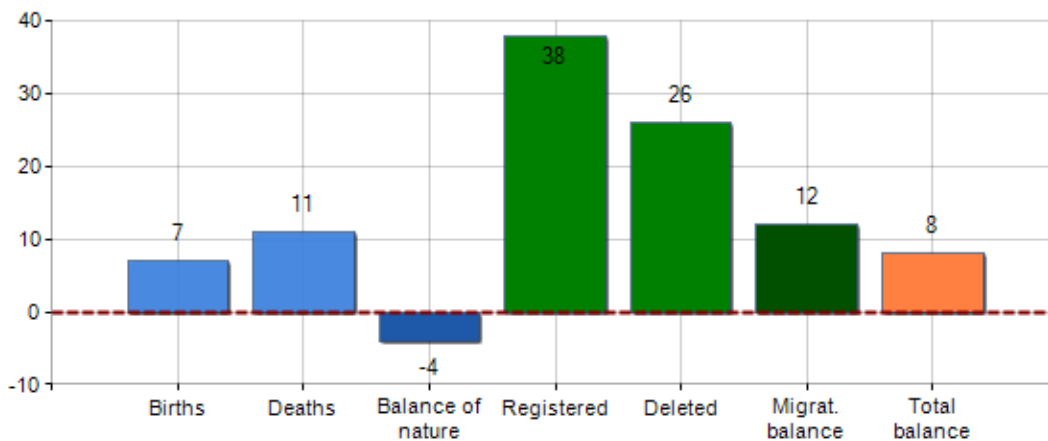

Inhabitants on 1th Jan. 1,011

Births 7

Deaths 11

Balance of nature^[1] -4

Registered 38

Deleted 26

Migration balance^[2] +12

Total balance^[3] +8

Inhabitants on 31th Dec. 1,019

INHABITANTS TREND

Year	Inhabitants (N.)	Variation % on previous year
2014	1,044	-
2015	1,055	+1.05
2016	1,025	-2.84
2017	1,034	+0.88
2018	1,011	-2.22
2019	1,019	+0.79

Average annual variation (2014/2019): -0.48

Average annual variation (2016/2019): -0.20

DEMOGRAPHIC BALANCE

INHABITANTS TREND

▲ Balance of nature = Births - Deaths

▲ Migration balance = Registered - Deleted

▲ Total balance = Balance of nature + Migration balance

▲ Birth rate = (Births / average Inhabitants) * 1,000

▲ Death rate = (Deaths / average Inhabitants) * 1,000

▲ Migration rate = (Migration balance / average Inhabitants) * 1,000

▲ Growth rate = Birth rate - Death rate + Migration rate