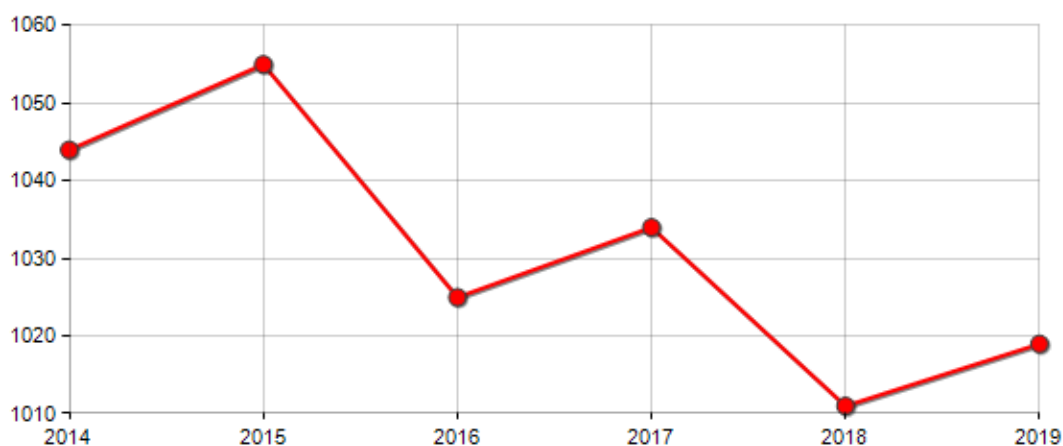

Resident population and its related trend since 2019, balance of nature and migratory balance, birth rate, death rate, growth rate and migration rate in **Municipality of SAN BASILE**

DEMOGRAPHIC BALANCE (YEAR 2019)

Inhabitants on 1th Jan. 1,011

Births 7

Deaths 11

Balance of nature^[1] -4

Registered 38

Deleted 26

Migration balance^[2] +12

Total balance^[3] +8

Inhabitants on 31th Dec. 1,019

INHABITANTS TREND

Year	Inhabitants (N.)	Variation % on previous year
2014	1,044	-
2015	1,055	+1.05
2016	1,025	-2.84
2017	1,034	+0.88
2018	1,011	-2.22
2019	1,019	+0.79

Average annual variation (2014/2019): -0.48

Average annual variation (2016/2019): -0.20

DEMOGRAPHIC BALANCE

INHABITANTS TREND

▲ Balance of nature = Births - Deaths

▲ Migration balance = Registered - Deleted

▲ Total balance = Balance of nature + Migration balance