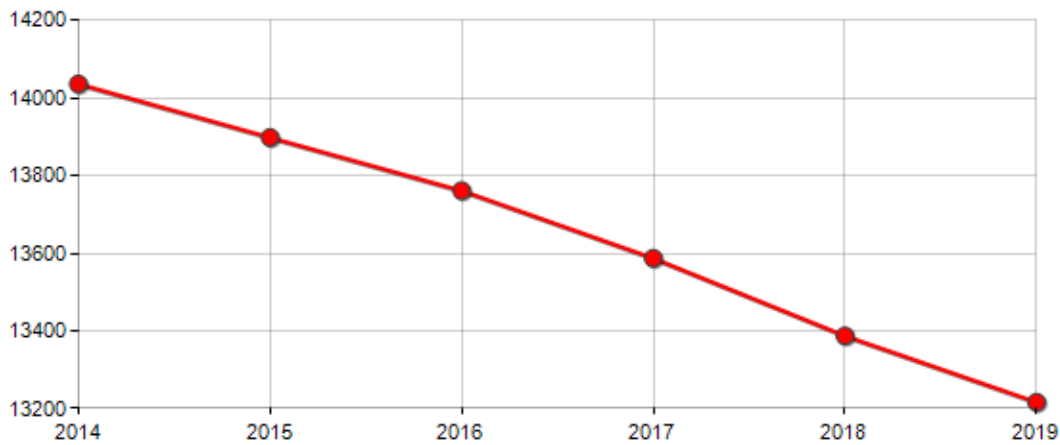

| | |
|----------------------------------|--------|
| Inhabitants on 1th Jan. | 13,388 |
| Births | 76 |
| Deaths | 149 |
| Balance of nature ^[1] | -73 |
| Registered | 121 |
| Deleted | 219 |
| Migration balance ^[2] | -98 |
| Total balance ^[3] | -171 |
| Inhabitants on 31th Dec. | 13,217 |

INHABITANTS TREND

| Year | Inhabitants (N.) | Variation % on previous year |
|------|------------------|------------------------------|
| 2014 | 14,037 | - |
| 2015 | 13,899 | -0.98 |
| 2016 | 13,762 | -0.99 |
| 2017 | 13,588 | -1.26 |
| 2018 | 13,388 | -1.47 |
| 2019 | 13,217 | -1.28 |

Average annual variation (2014/2019): -1.20

Average annual variation (2016/2019): -1.34

DEMOGRAPHIC BALANCE

INHABITANTS TREND

△ Balance of nature = Births - Deaths

△ Migration balance = Registered - Deleted