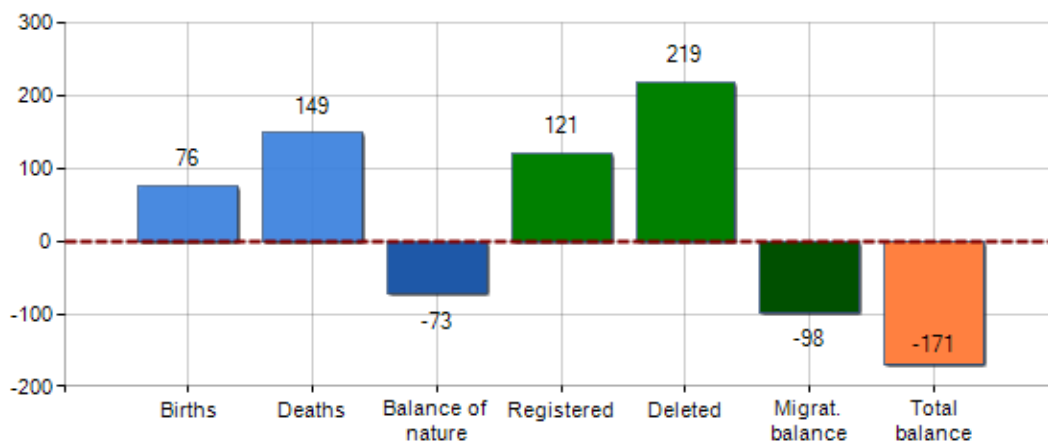

Resident population and its related trend since 2019, balance of nature and migratory balance, birth rate, death rate, growth rate and migration rate in **Municipality of NICOSIA**

DEMOGRAPHIC BALANCE (YEAR 2019)

| | |
|----------------------------------|--------|
| Inhabitants on 1th Jan. | 13,388 |
| Births | 76 |
| Deaths | 149 |
| Balance of nature ^[1] | -73 |
| Registered | 121 |
| Deleted | 219 |
| Migration balance ^[2] | -98 |
| Total balance ^[3] | -171 |
| Inhabitants on 31th Dec. | 13,217 |

INHABITANTS TREND

| Year | Inhabitants (N.) | Variation % on previous year |
|------|------------------|------------------------------|
| 2014 | 14,037 | - |
| 2015 | 13,899 | -0.98 |
| 2016 | 13,762 | -0.99 |
| 2017 | 13,588 | -1.26 |
| 2018 | 13,388 | -1.47 |
| 2019 | 13,217 | -1.28 |

Average annual variation (2014/2019): -1.20

Average annual variation (2016/2019): -1.34

DEMOGRAPHIC BALANCE

INHABITANTS TREND

△ Balance of nature = Births - Deaths

△ Migration balance = Registered - Deleted