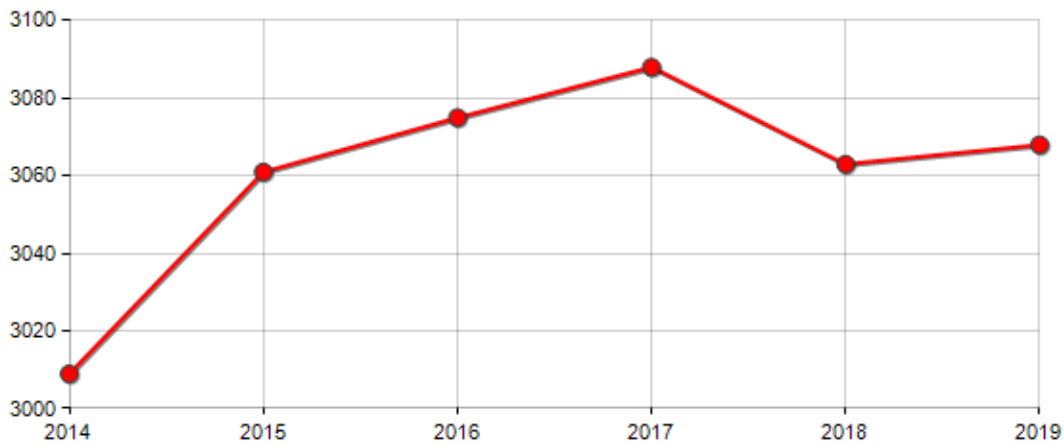

△ Balance of nature = Births - Deaths

△ Migration balance = Registered - Deleted

△ Total balance = Balance of nature + Migration balance

△ Birth rate = (Births / average Inhabitants) * 1,000

△ Death rate = (Deaths / average Inhabitants) * 1,000

△ Migration rate = (Migration balance / average Inhabitants) * 1,000

△ Growth rate = Birth rate - Death rate + Migration rate

Rankings Municipality of monte roberto

Birth rate^[4]: 7.2‰ (2755° place among 7903 municipalities)

Death rate^[5]: 8.2‰ (6543° place among 7903 municipalities)

Migration rate^[6]: 2.6‰ (2668° place among 7903 municipalities)

Growth rate^[7]: 1.6‰ (1748° place among 7903 municipalities)