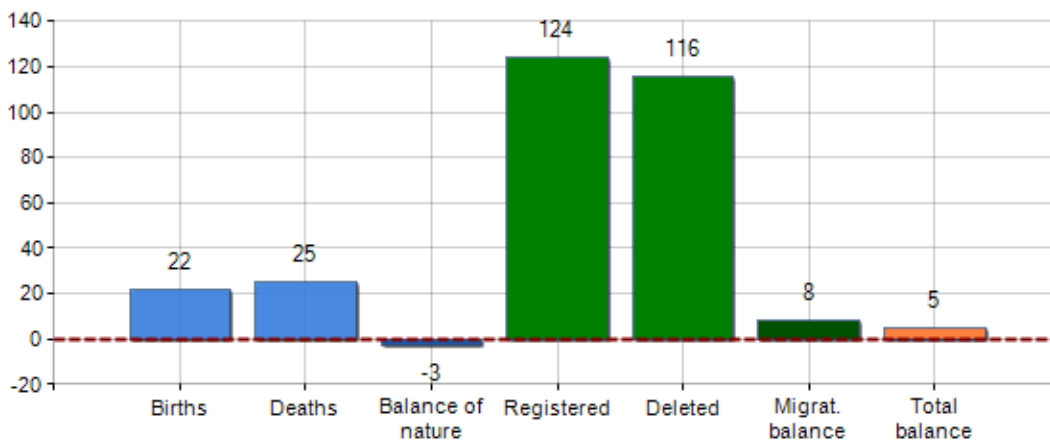

Resident population and its related trend since 2019, balance of nature and migratory balance, birth rate, death rate, growth rate and migration rate in **Municipality of MONTE ROBERTO**

#### DEMOGRAPHIC BALANCE (YEAR 2019)

Inhabitants on 1th Jan.	3,063
Births	22
Deaths	25
Balance of nature <sup>[1]</sup>	-3
Registered	124
Deleted	116
Migration balance <sup>[2]</sup>	+8
Total balance <sup>[3]</sup>	+5
Inhabitants on 31th Dec.	3,068

#### INHABITANTS TREND

Year	Inhabitants (N.)	Variation % on previous year
2014	3,009	-
2015	3,061	+1.73
2016	3,075	+0.46
2017	3,088	+0.42
2018	3,063	-0.81
2019	3,068	+0.16

Average annual variation (2014/2019): +0.39

#### DEMOGRAPHIC BALANCE