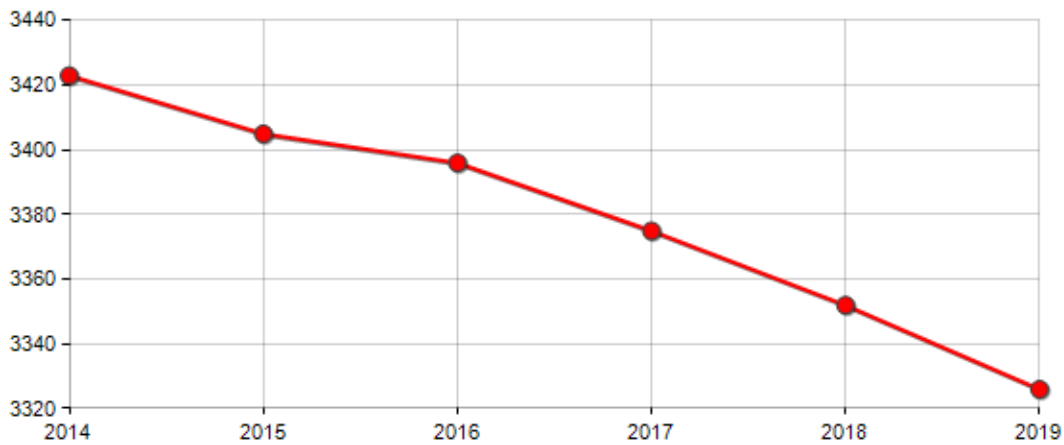

Inhabitants on 1th Jan. 3,352

Births 27

Deaths 40

Balance of nature^[1] -13

Registered 104

Deleted 117

Migration balance^[2] -13

Total balance^[3] -26

Inhabitants on 31th Dec. 3,326

INHABITANTS TREND

Year	Inhabitants (N.)	Variation % on previous year
2014	3,423	-
2015	3,405	-0.53
2016	3,396	-0.26
2017	3,375	-0.62
2018	3,352	-0.68
2019	3,326	-0.78

Average annual variation (2014/2019): -0.57

Average annual variation (2016/2019): -0.69

DEMOGRAPHIC BALANCE

INHABITANTS TREND

^ Balance of nature = Births - Deaths

^ Migration balance = Registered - Deleted

^ Total balance = Balance of nature + Migration balance