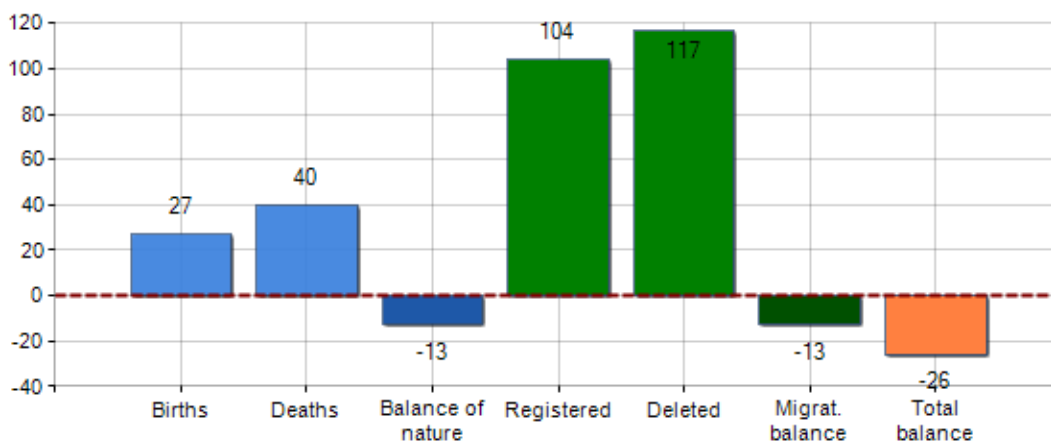

Inhabitants on 1th Jan. 3,352

Births 27

Deaths 40

Balance of nature^[1] -13

Registered 104

Deleted 117

Migration balance^[2] -13

Total balance^[3] -26

Inhabitants on 31th Dec. 3,326

INHABITANTS TREND

Year	Inhabitants (N.)	Variation % on previous year
2014	3,423	-
2015	3,405	-0.53
2016	3,396	-0.26
2017	3,375	-0.62
2018	3,352	-0.68
2019	3,326	-0.78

Average annual variation (2014/2019): -0.57

Average annual variation (2016/2019): -0.69

DEMOGRAPHIC BALANCE

INHABITANTS TREND

^ Balance of nature = Births - Deaths

^ Migration balance = Registered - Deleted

^ Total balance = Balance of nature + Migration balance

^ Birth rate = (Births / average Inhabitants) * 1,000

^ Death rate = (Deaths / average Inhabitants) * 1,000

^ Migration rate = (Migration balance / average Inhabitants) * 1,000

^ Growth rate = Birth rate - Death rate + Migration rate