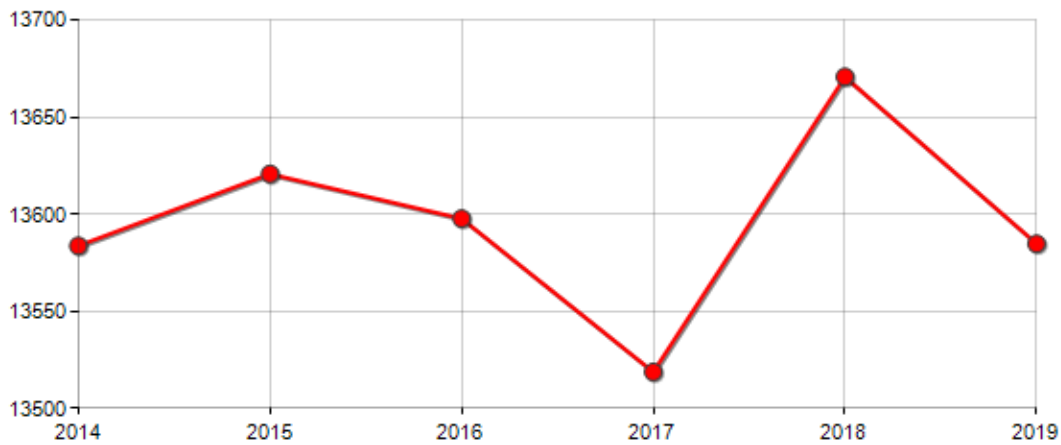

Resident population and its related trend since 2019, balance of nature and migratory balance, birth rate, death rate, growth rate and migration rate in **Municipality of MELILLI**

DEMOGRAPHIC BALANCE (YEAR 2019)

| | |
|----------------------------------|--------|
| Inhabitants on 1th Jan. | 13,671 |
| Births | 112 |
| Deaths | 123 |
| Balance of nature ^[1] | -11 |
| Registered | 317 |
| Deleted | 392 |
| Migration balance ^[2] | -75 |
| Total balance ^[3] | -86 |
| Inhabitants on 31th Dec. | 13,585 |

INHABITANTS TREND

| Year | Inhabitants (N.) | Variation % on previous year |
|------|------------------|------------------------------|
| 2014 | 13,584 | - |
| 2015 | 13,621 | +0.27 |
| 2016 | 13,598 | -0.17 |
| 2017 | 13,519 | -0.58 |
| 2018 | 13,671 | +1.12 |
| 2019 | 13,585 | -0.63 |

Average annual variation (2014/2019): +0.00

Average annual variation (2016/2019): -0.03

DEMOGRAPHIC BALANCE

INHABITANTS TREND

△ Balance of nature = Births - Deaths

△ Migration balance = Registered - Deleted