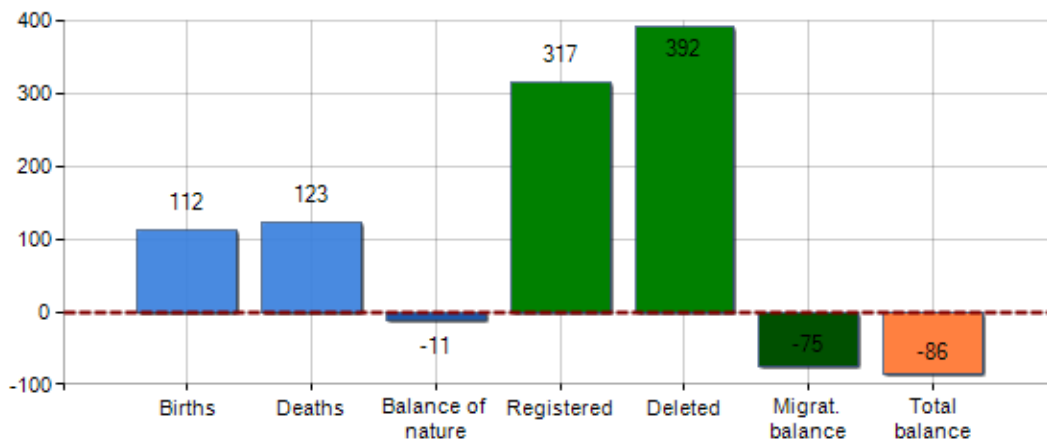

Resident population and its related trend since 2019, balance of nature and migratory balance, birth rate, death rate, growth rate and migration rate in **Municipality of MELILLI**

DEMOGRAPHIC BALANCE (YEAR 2019)

| | |
|----------------------------------|--------|
| Inhabitants on 1th Jan. | 13,671 |
| Births | 112 |
| Deaths | 123 |
| Balance of nature ^[1] | -11 |
| Registered | 317 |
| Deleted | 392 |
| Migration balance ^[2] | -75 |
| Total balance ^[3] | -86 |
| Inhabitants on 31th Dec. | 13,585 |

INHABITANTS TREND

| Year | Inhabitants (N.) | Variation % on previous year |
|------|------------------|------------------------------|
| 2014 | 13,584 | - |
| 2015 | 13,621 | +0.27 |
| 2016 | 13,598 | -0.17 |
| 2017 | 13,519 | -0.58 |
| 2018 | 13,671 | +1.12 |
| 2019 | 13,585 | -0.63 |

Average annual variation (2014/2019): +0.00

Average annual variation (2016/2019): -0.03

DEMOGRAPHIC BALANCE

INHABITANTS TREND

△ Balance of nature = Births - Deaths

△ Migration balance = Registered - Deleted