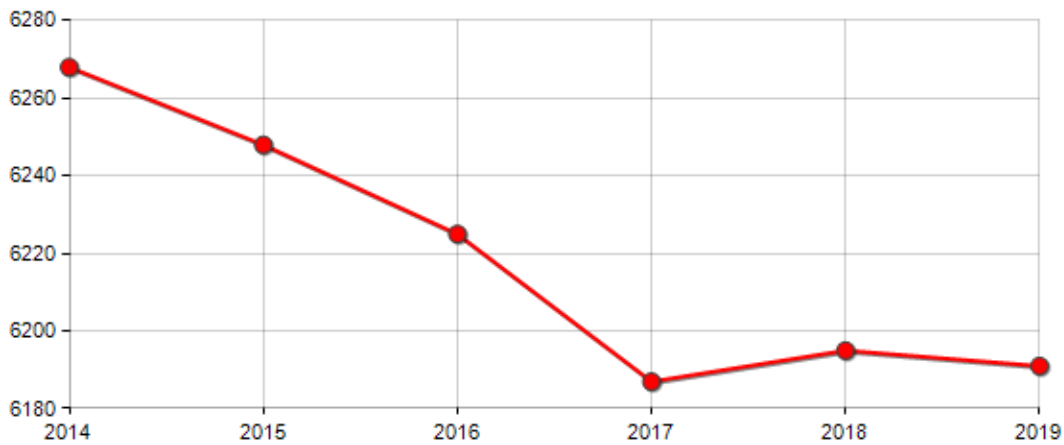

Inhabitants on 1th Jan.	6,195
Births	25
Deaths	73
Balance of nature ^[1]	-48
Registered	234
Deleted	190
Migration balance ^[2]	+44
Total balance ^[3]	-4
Inhabitants on 31th Dec.	6,191

INHABITANTS TREND

Year	Inhabitants (N.)	Variation % on previous year
2014	6,268	-
2015	6,248	-0.32
2016	6,225	-0.37
2017	6,187	-0.61
2018	6,195	+0.13
2019	6,191	-0.06

Average annual variation (2014/2019): -0.25

Average annual variation (2016/2019): -0.18

DEMOGRAPHIC BALANCE

INHABITANTS TREND

△ Balance of nature = Births - Deaths

△ Migration balance = Registered - Deleted

△ Total balance = Balance of nature + Migration balance

△ Birth rate = (Births / average Inhabitants) * 1,000