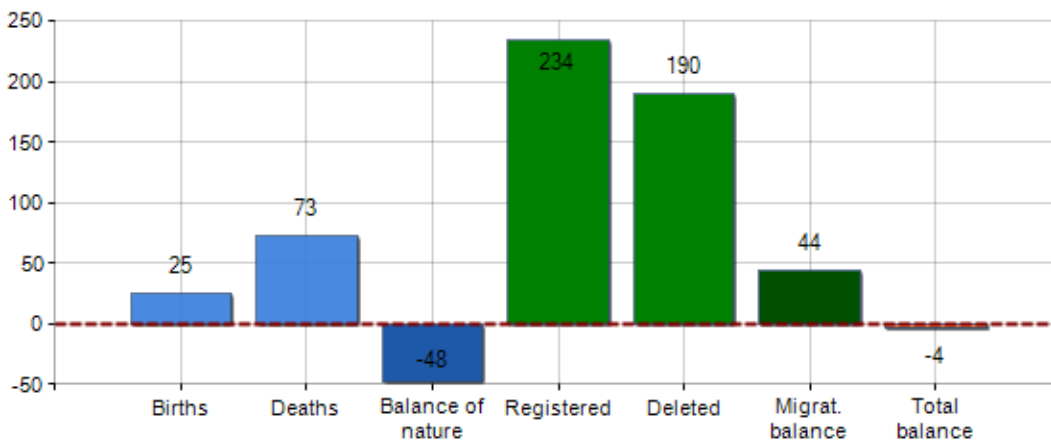

Resident population and its related trend since 2019, balance of nature and migratory balance, birth rate, death rate, growth rate and migration rate in **Municipality of MAIOLATI SPONTINI**

DEMOGRAPHIC BALANCE (YEAR 2019)

Inhabitants on 1th Jan.	6,195
Births	25
Deaths	73
Balance of nature ^[1]	-48
Registered	234
Deleted	190
Migration balance ^[2]	+44
Total balance ^[3]	-4
Inhabitants on 31th Dec.	6,191

INHABITANTS TREND

Year	Inhabitants (N.)	Variation % on previous year
2014	6,268	-
2015	6,248	-0.32
2016	6,225	-0.37
2017	6,187	-0.61
2018	6,195	+0.13
2019	6,191	-0.06

Average annual variation (2014/2019): -0.25

Average annual variation (2016/2019): -0.18

DEMOGRAPHIC BALANCE

INHABITANTS TREND

△ Balance of nature = Births - Deaths

△ Migration balance = Registered - Deleted

△ Total balance = Balance of nature + Migration balance

△ Birth rate = (Births / average Inhabitants) * 1,000