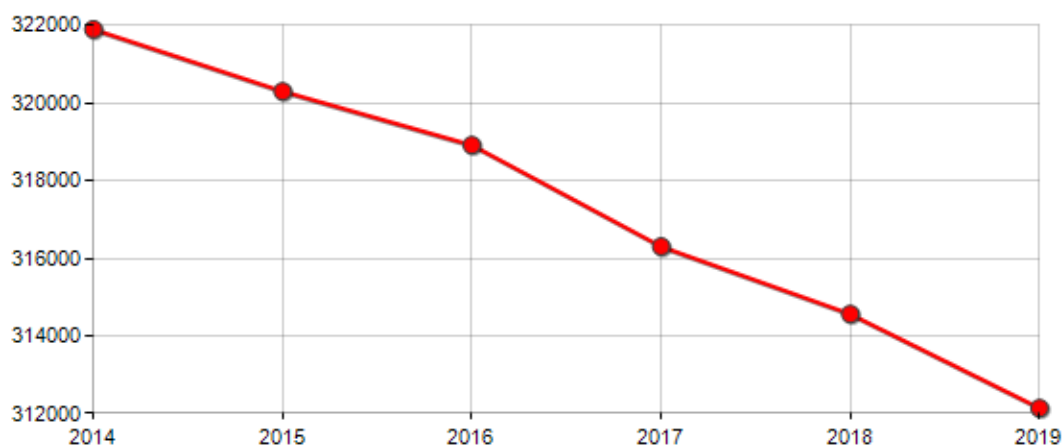

▲ Balance of nature = Births - Deaths

▲ Migration balance = Registered - Deleted

▲ Total balance = Balance of nature + Migration balance

▲ Birth rate = (Births / average Inhabitants) * 1,000

▲ Death rate = (Deaths / average Inhabitants) * 1,000

▲ Migration rate = (Migration balance / average Inhabitants) * 1,000

▲ Growth rate = Birth rate - Death rate + Migration rate

Rankings Province of macerata

Birth rate^[4]: 6.8‰ (51° place among 107 provinces)

Death rate^[5]: 11.7‰ (37° place among 107 provinces)

Migration rate^[6]: -2.8‰ (83° place among 107 provinces)

Growth rate^[7]: -7.8‰ (91° place among 107 provinces)