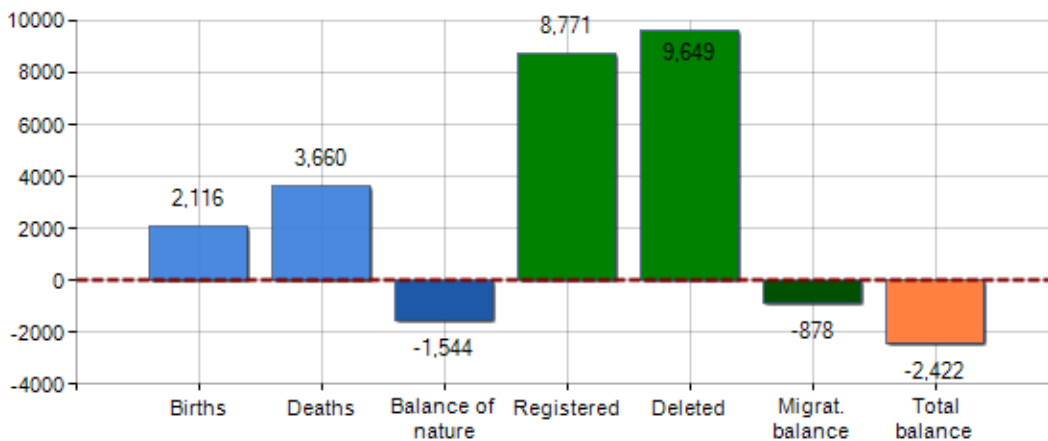

Resident population and its related trend since 2019, balance of nature and migratory balance, birth rate, death rate, growth rate and migration rate in **Province of MACERATA**

#### DEMOGRAPHIC BALANCE (YEAR 2019)

|                                  |         |
|----------------------------------|---------|
| Inhabitants on 1th Jan.          | 314,568 |
| Births                           | 2,116   |
| Deaths                           | 3,660   |
| Balance of nature <sup>[1]</sup> | -1,544  |
| Registered                       | 8,771   |
| Deleted                          | 9,649   |
| Migration balance <sup>[2]</sup> | -878    |
| Total balance <sup>[3]</sup>     | -2,422  |
| Inhabitants on 31th Dec.         | 312,146 |

#### INHABITANTS TREND

| Year | Inhabitants (N.) | Variation % on previous year |
|------|------------------|------------------------------|
| 2014 | 321,905          | -                            |
| 2015 | 320,308          | -0.50                        |
| 2016 | 318,921          | -0.43                        |
| 2017 | 316,310          | -0.82                        |
| 2018 | 314,568          | -0.55                        |
| 2019 | 312,146          | -0.77                        |

#### DEMOGRAPHIC BALANCE