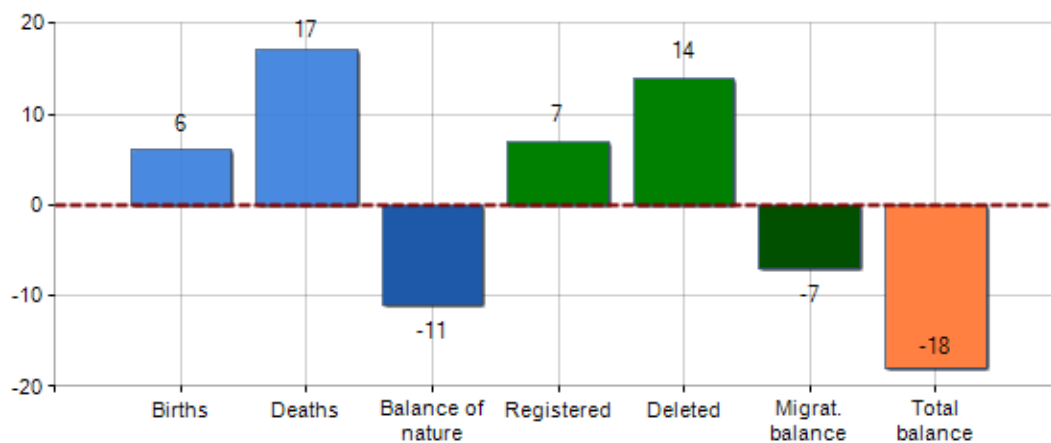

Inhabitants on 31th Dec. 791

INHABITANTS TREND

Year	Inhabitants (N.)	Variation % on previous year
2014	860	-
2015	848	-1.40
2016	842	-0.71
2017	819	-2.73
2018	809	-1.22
2019	791	-2.22

Average annual variation (2014/2019): -1.66

Average annual variation (2016/2019): -2.06

DEMOGRAPHIC BALANCE

INHABITANTS TREND

▲ Balance of nature = Births - Deaths

▲ Migration balance = Registered - Deleted

▲ Total balance = Balance of nature + Migration balance

▲ Birth rate = (Births / average Inhabitants) * 1,000

▲ Death rate = (Deaths / average Inhabitants) * 1,000

▲ Migration rate = (Migration balance / average Inhabitants) * 1,000

▲ Growth rate = Birth rate - Death rate + Migration rate