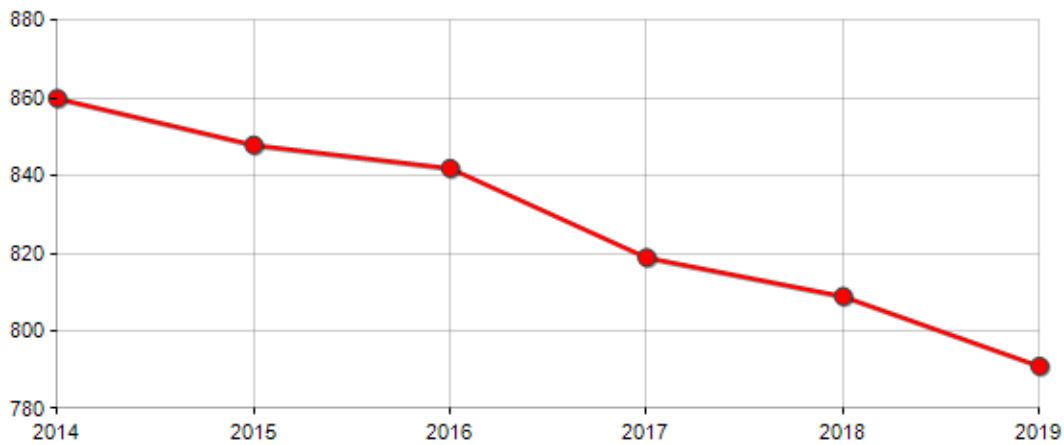

Inhabitants on 31th Dec. 791

INHABITANTS TREND

Year	Inhabitants (N.)	Variation % on previous year
2014	860	-
2015	848	-1.40
2016	842	-0.71
2017	819	-2.73
2018	809	-1.22
2019	791	-2.22

Average annual variation (2014/2019): -1.66

Average annual variation (2016/2019): -2.06

DEMOGRAPHIC BALANCE

INHABITANTS TREND

▲ Balance of nature = Births - Deaths

▲ Migration balance = Registered - Deleted

▲ Total balance = Balance of nature + Migration balance