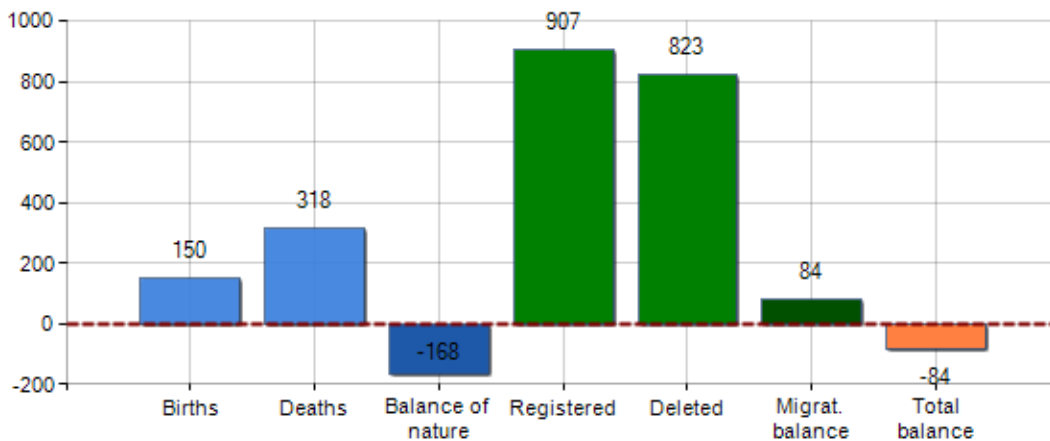

Resident population and its related trend since 2019, balance of nature and migratory balance, birth rate, death rate, growth rate and migration rate in **Municipality of FALCONARA MARITTIMA**

DEMOGRAPHIC BALANCE (YEAR 2019)

Inhabitants on 1th Jan.	25,996
Births	150
Deaths	318
Balance of nature ^[1]	-168
Registered	907
Deleted	823
Migration balance ^[2]	+84
Total balance ^[3]	-84
Inhabitants on 31th Dec.	25,912

INHABITANTS TREND

Year	Inhabitants (N.)	Variation % on previous year
2014	26,823	-
2015	26,565	-0.96
2016	26,331	-0.88
2017	26,063	-1.02
2018	25,996	-0.26
2019	25,912	-0.32

Average annual variation (2014/2019): -0.69

Average annual variation (2016/2019): -0.53

DEMOGRAPHIC BALANCE

INHABITANTS TREND

△ Balance of nature = Births - Deaths

△ Migration balance = Registered - Deleted

△ Total balance = Balance of nature + Migration balance

△ Birth rate = (Births / average Inhabitants) * 1,000