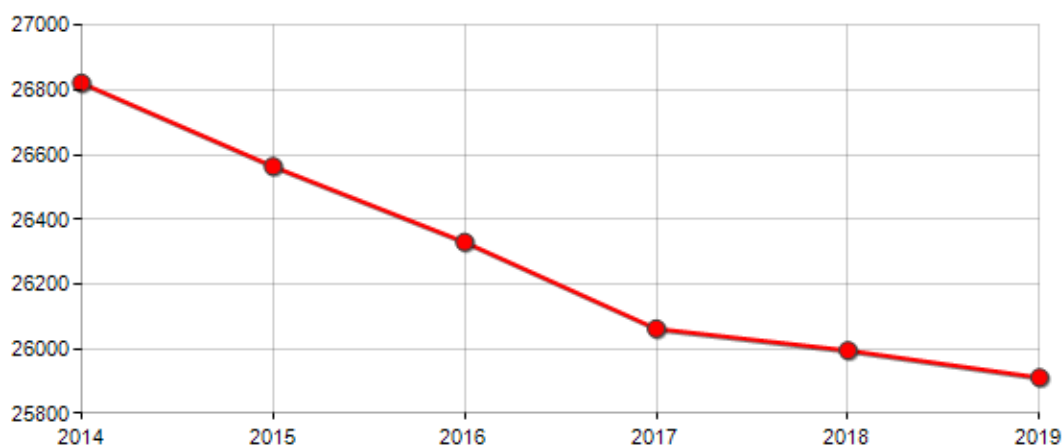

Inhabitants on 1th Jan.	25,996
Births	150
Deaths	318
Balance of nature ^[1]	-168
Registered	907
Deleted	823
Migration balance ^[2]	+84
Total balance ^[3]	-84
Inhabitants on 31th Dec.	25,912

INHABITANTS TREND

Year	Inhabitants (N.)	Variation % on previous year
2014	26,823	-
2015	26,565	-0.96
2016	26,331	-0.88
2017	26,063	-1.02
2018	25,996	-0.26
2019	25,912	-0.32

Average annual variation (2014/2019): -0.69

Average annual variation (2016/2019): -0.53

DEMOGRAPHIC BALANCE

INHABITANTS TREND

△ Balance of nature = Births - Deaths

△ Migration balance = Registered - Deleted

△ Total balance = Balance of nature + Migration balance

△ Birth rate = (Births / average Inhabitants) * 1,000