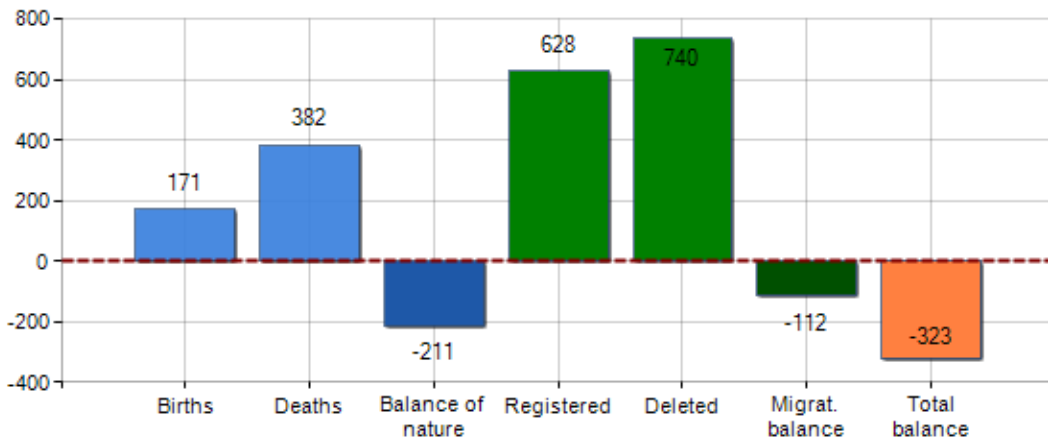

Resident population and its related trend since 2019, balance of nature and migratory balance, birth rate, death rate, growth rate and migration rate in **Municipality of FABRIANO**

DEMOGRAPHIC BALANCE (YEAR 2019)		INHABITANTS TREND	
Inhabitants on 1th Jan.	30,490	Year	Inhabitants (N.)
Births	171		Variation % on previous year
Deaths	382	2014	31,596
Balance of nature ^[1]	-211	2015	31,480
Registered	628	2016	31,212
Deleted	740	2017	30,809
Migration balance ^[2]	-112	2018	30,490
Total balance ^[3]	-323	2019	30,167
Inhabitants on 31th Dec.	30,167	Average annual variation (2014/2019): -0.92	
		Average annual variation (2016/2019): -1.13	

DEMOGRAPHIC BALANCE

INHABITANTS TREND

▲ Balance of nature = Births - Deaths

▲ Migration balance = Registered - Deleted

▲ Total balance = Balance of nature + Migration balance

▲ Birth rate = (Births / average Inhabitants) * 1,000

▲ Death rate = (Deaths / average Inhabitants) * 1,000

▲ Migration rate = (Migration balance / average Inhabitants) * 1,000

▲ Growth rate = Birth rate - Death rate + Migration rate

Rankings Municipality of fabriano