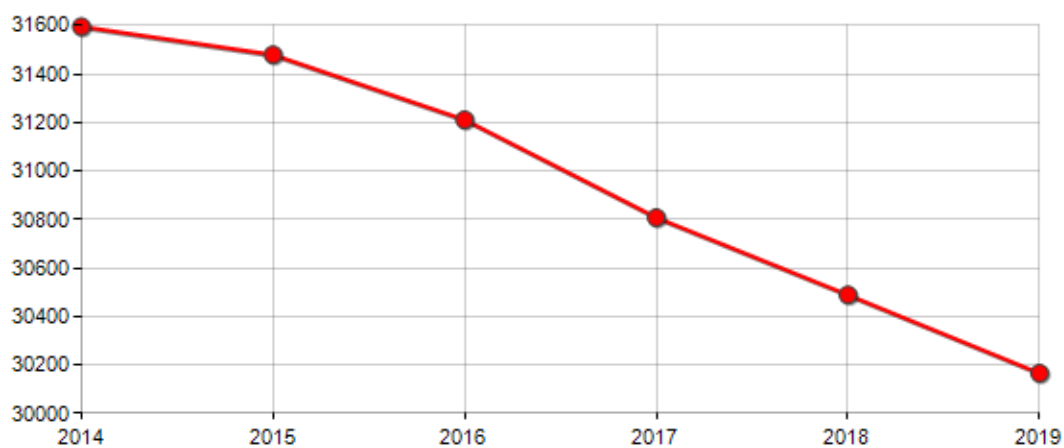

Resident population and its related trend since 2019, balance of nature and migratory balance, birth rate, death rate, growth rate and migration rate in **Municipality of FABRIANO**

DEMOGRAPHIC BALANCE (YEAR 2019)		INHABITANTS TREND	
Inhabitants on 1th Jan.	30,490	Year	Inhabitants (N.)
Births	171		Variation % on previous year
Deaths	382	2014	31,596
Balance of nature ^[1]	-211	2015	31,480
Registered	628	2016	31,212
Deleted	740	2017	30,809
Migration balance ^[2]	-112	2018	30,490
Total balance ^[3]	-323	2019	30,167
Inhabitants on 31th Dec.	30,167	Average annual variation (2014/2019): -0.92	
		Average annual variation (2016/2019): -1.13	

DEMOGRAPHIC BALANCE

INHABITANTS TREND

▲ Balance of nature = Births - Deaths

▲ Migration balance = Registered - Deleted

▲ Total balance = Balance of nature + Migration balance

▲ Birth rate = (Births / average Inhabitants) * 1,000