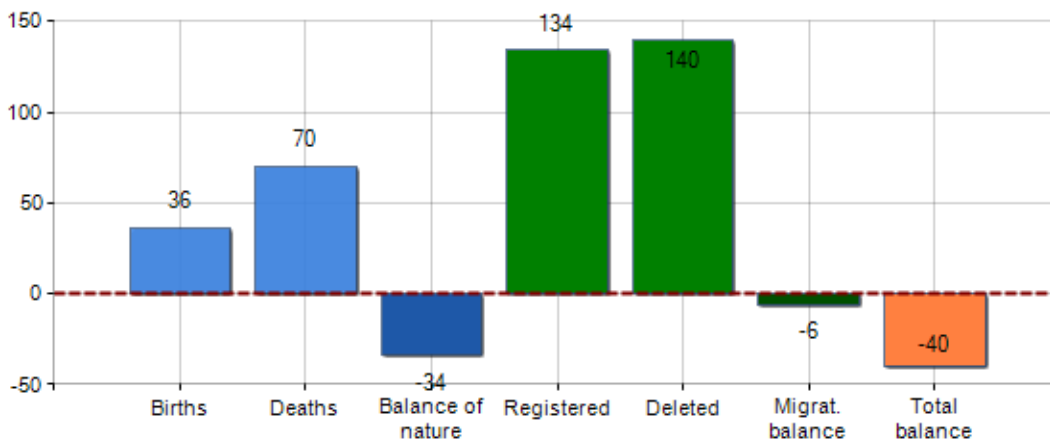

Resident population and its related trend since 2019, balance of nature and migratory balance, birth rate, death rate, growth rate and migration rate in **Municipality of CORINALDO**

DEMOGRAPHIC BALANCE (YEAR 2019)

Inhabitants on 1th Jan.	4,929
Births	36
Deaths	70
Balance of nature ^[1]	-34
Registered	134
Deleted	140
Migration balance ^[2]	-6
Total balance ^[3]	-40
Inhabitants on 31th Dec.	4,889

INHABITANTS TREND

Year	Inhabitants (N.)	Variation % on previous year
2014	5,033	-
2015	4,998	-0.70
2016	4,959	-0.78
2017	4,949	-0.20
2018	4,929	-0.40
2019	4,889	-0.81

Average annual variation (2014/2019): **-0.58**

Average annual variation (2016/2019): **-0.47**

DEMOGRAPHIC BALANCE

INHABITANTS TREND

^ Balance of nature = Births - Deaths

^ Migration balance = Registered - Deleted

^ Total balance = Balance of nature + Migration balance

^ Birth rate = (Births / average Inhabitants) * 1,000