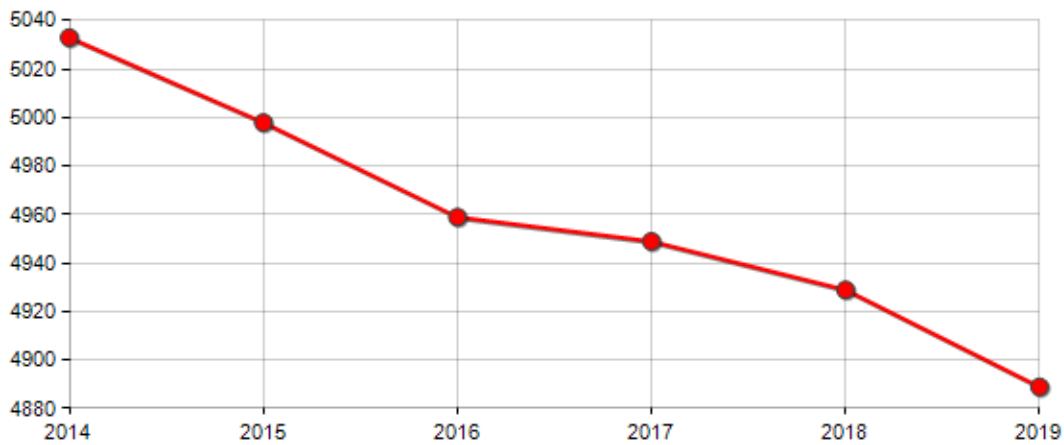

Inhabitants on 1th Jan.	4,929
Births	36
Deaths	70
Balance of nature ^[1]	-34
Registered	134
Deleted	140
Migration balance ^[2]	-6
Total balance ^[3]	-40
Inhabitants on 31th Dec.	4,889

INHABITANTS TREND

Year	Inhabitants (N.)	Variation % on previous year
2014	5,033	-
2015	4,998	-0.70
2016	4,959	-0.78
2017	4,949	-0.20
2018	4,929	-0.40
2019	4,889	-0.81

Average annual variation (2014/2019): **-0.58**

Average annual variation (2016/2019): **-0.47**

DEMOGRAPHIC BALANCE

INHABITANTS TREND

^ Balance of nature = Births - Deaths

^ Migration balance = Registered - Deleted

^ Total balance = Balance of nature + Migration balance

^ Birth rate = (Births / average Inhabitants) * 1,000