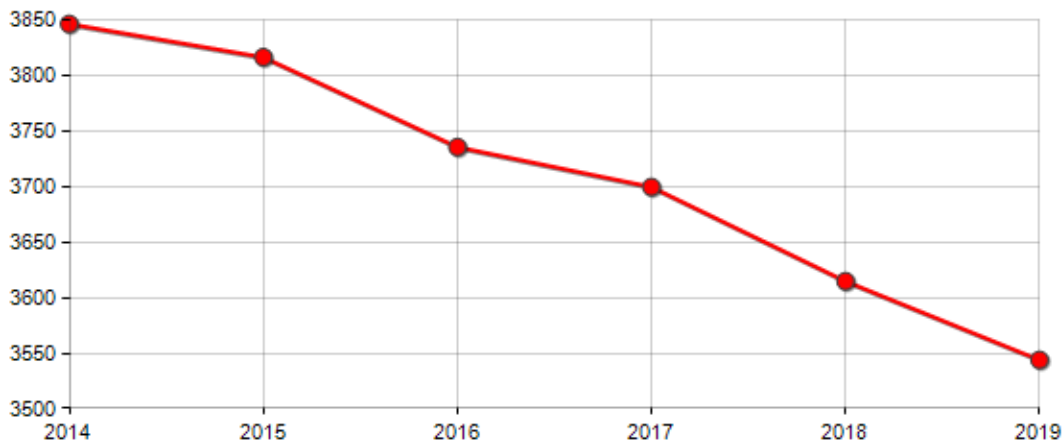

△ Balance of nature = Births - Deaths

△ Migration balance = Registered - Deleted

△ Total balance = Balance of nature + Migration balance

△ Birth rate = (Births / average Inhabitants) * 1,000

△ Death rate = (Deaths / average Inhabitants) * 1,000

△ Migration rate = (Migration balance / average Inhabitants) * 1,000

△ Growth rate = Birth rate - Death rate + Migration rate

Rankings Municipality of cerreto d'esi

Birth rate^[4]: 2.8‰ (7172° place among 7903 municipalities)

Death rate^[5]: 9.8‰ (5259° place among 7903 municipalities)

Migration rate^[6]: -12.9‰ (6795° place among 7903 municipalities)

Growth rate^[7]: -20.0‰ (6670° place among 7903 municipalities)