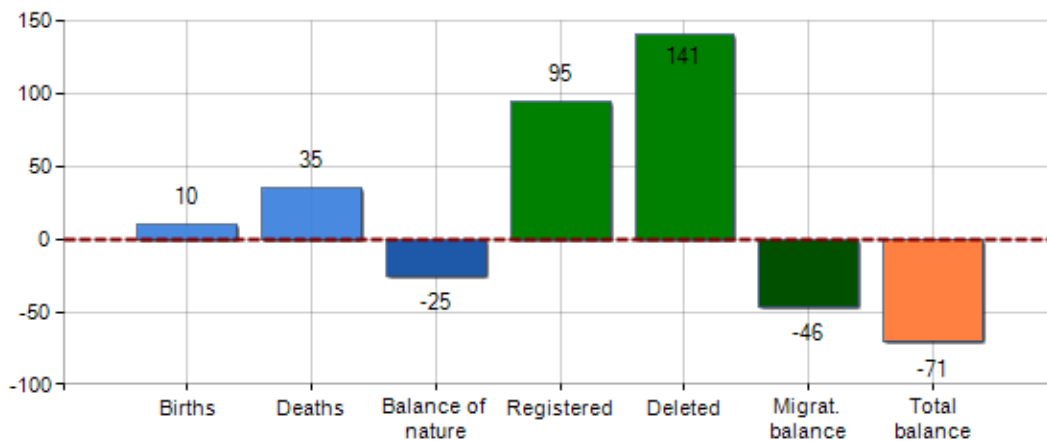

Resident population and its related trend since 2019, balance of nature and migratory balance, birth rate, death rate, growth rate and migration rate in **Municipality of CERRETO D'ESI**

### DEMOGRAPHIC BALANCE (YEAR 2019)

Inhabitants on 1th Jan.	3,615
Births	10
Deaths	35
Balance of nature <sup>[1]</sup>	-25
Registered	95
Deleted	141
Migration balance <sup>[2]</sup>	-46
Total balance <sup>[3]</sup>	-71
Inhabitants on 31th Dec.	3,544

### INHABITANTS TREND

Year	Inhabitants (N.)	Variation % on previous year
2014	3,847	-
2015	3,817	-0.78
2016	3,736	-2.12
2017	3,700	-0.96
2018	3,615	-2.30
2019	3,544	-1.96

Average annual variation (2014/2019): **-1.63**

### DEMOGRAPHIC BALANCE