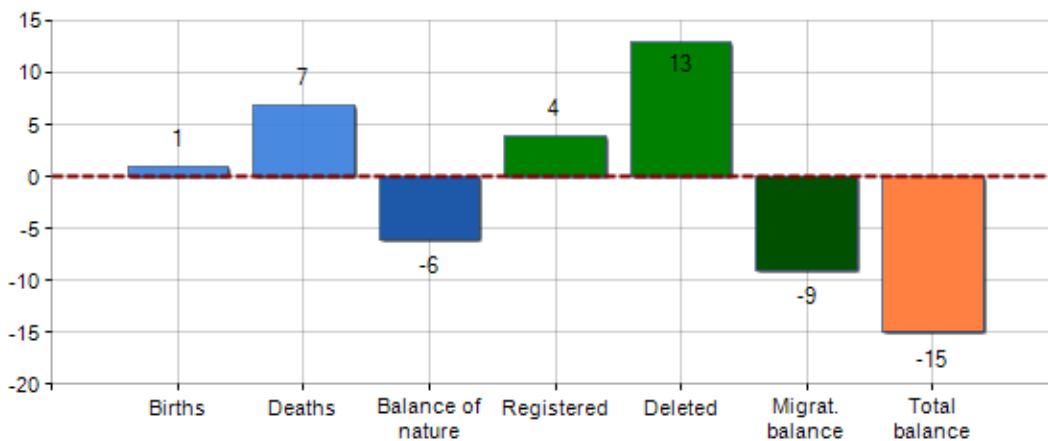

Inhabitants on 1th Jan. 267

Births 1

Deaths 7

Balance of nature^[1] -6

Registered 4

Deleted 13

Migration balance^[2] -9

Total balance^[3] -15

Inhabitants on 31th Dec. 252

INHABITANTS TREND

Year	Inhabitants (N.)	Variation % on previous year
2014	309	-
2015	303	-1.94
2016	291	-3.96
2017	276	-5.15
2018	267	-3.26
2019	252	-5.62

Average annual variation (2014/2019): -4.00

Average annual variation (2016/2019): -4.68

DEMOGRAPHIC BALANCE

INHABITANTS TREND

△ Balance of nature = Births - Deaths

△ Migration balance = Registered - Deleted

△ Total balance = Balance of nature + Migration balance

△ Birth rate = (Births / average Inhabitants) * 1,000

△ Death rate = (Deaths / average Inhabitants) * 1,000

△ Migration rate = (Migration balance / average Inhabitants) * 1,000

△ Growth rate = Birth rate - Death rate + Migration rate