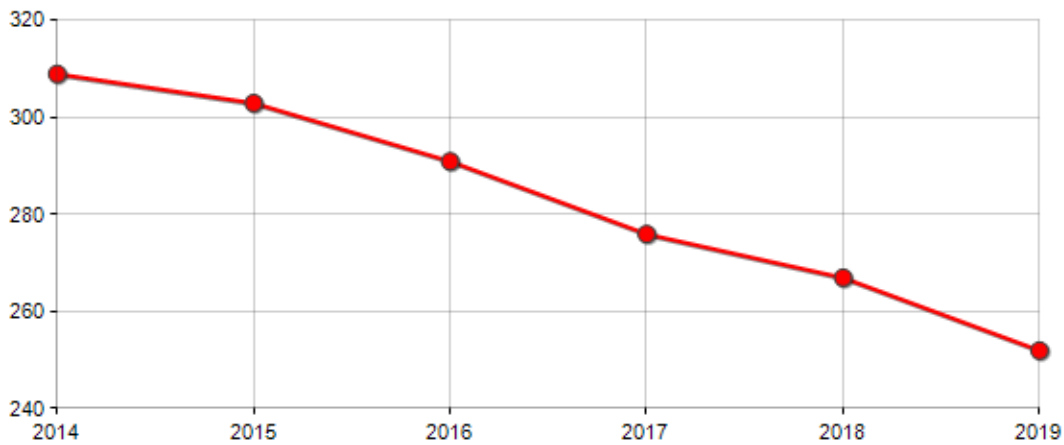

Inhabitants on 1th Jan. 267

Births 1

Deaths 7

Balance of nature^[1] -6

Registered 4

Deleted 13

Migration balance^[2] -9

Total balance^[3] -15

Inhabitants on 31th Dec. 252

INHABITANTS TREND

Year	Inhabitants (N.)	Variation % on previous year
2014	309	-
2015	303	-1.94
2016	291	-3.96
2017	276	-5.15
2018	267	-3.26
2019	252	-5.62

Average annual variation (2014/2019): -4.00

Average annual variation (2016/2019): -4.68

DEMOGRAPHIC BALANCE

INHABITANTS TREND

△ Balance of nature = Births - Deaths

△ Migration balance = Registered - Deleted

△ Total balance = Balance of nature + Migration balance