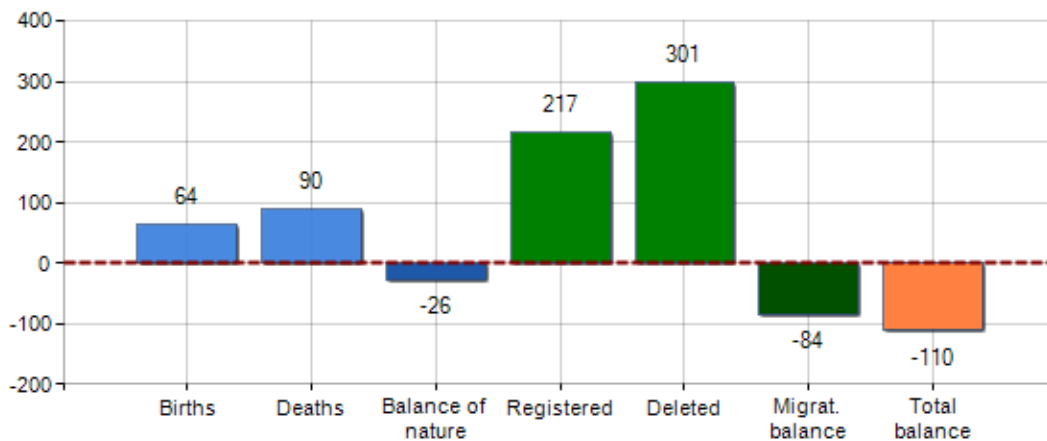

Resident population and its related trend since 2019, balance of nature and migratory balance, birth rate, death rate, growth rate and migration rate in **Municipality of CASTROLIBERO**

DEMOGRAPHIC BALANCE (YEAR 2019)

Inhabitants on 1th Jan.	9,720
Births	64
Deaths	90
Balance of nature ^[1]	-26
Registered	217
Deleted	301
Migration balance ^[2]	-84
Total balance ^[3]	-110
Inhabitants on 31th Dec.	9,610

INHABITANTS TREND

Year	Inhabitants (N.)	Variation % on previous year
2014	10,028	-
2015	9,894	-1.34
2016	9,844	-0.51
2017	9,809	-0.36
2018	9,720	-0.91
2019	9,610	-1.13

Average annual variation (2014/2019): -0.85

Average annual variation (2016/2019): -0.80

DEMOGRAPHIC BALANCE

INHABITANTS TREND

△ Balance of nature = Births - Deaths

△ Migration balance = Registered - Deleted

△ Total balance = Balance of nature + Migration balance

△ Birth rate = (Births / average Inhabitants) * 1,000