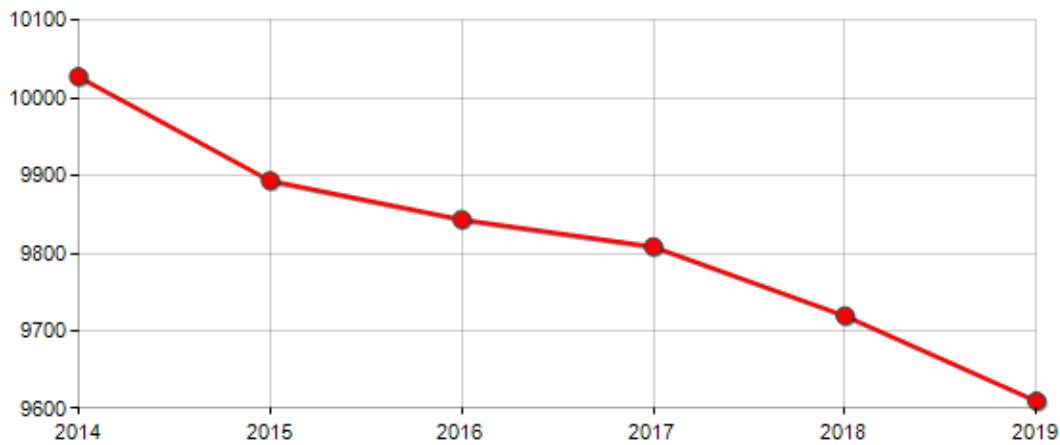

Inhabitants on 1th Jan.	9,720
Births	64
Deaths	90
Balance of nature ^[1]	-26
Registered	217
Deleted	301
Migration balance ^[2]	-84
Total balance ^[3]	-110
Inhabitants on 31th Dec.	9,610

INHABITANTS TREND

Year	Inhabitants (N.)	Variation % on previous year
2014	10,028	-
2015	9,894	-1.34
2016	9,844	-0.51
2017	9,809	-0.36
2018	9,720	-0.91
2019	9,610	-1.13

Average annual variation (2014/2019): -0.85

Average annual variation (2016/2019): -0.80

DEMOGRAPHIC BALANCE

INHABITANTS TREND

△ Balance of nature = Births - Deaths

△ Migration balance = Registered - Deleted

△ Total balance = Balance of nature + Migration balance

△ Birth rate = (Births / average Inhabitants) * 1,000