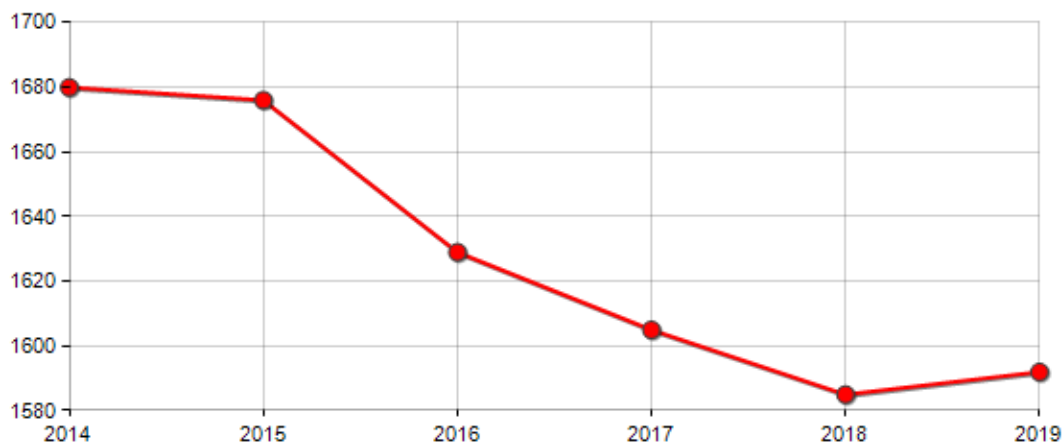

Resident population and its related trend since 2019, balance of nature and migratory balance, birth rate, death rate, growth rate and migration rate in **Municipality of CASTELLEONE DI SUASA**

DEMOGRAPHIC BALANCE (YEAR 2019)

Inhabitants on 1th Jan.	1,585
Births	11
Deaths	19
Balance of nature ^[1]	-8
Registered	45
Deleted	30
Migration balance ^[2]	+15
Total balance ^[3]	+7
Inhabitants on 31th Dec.	1,592

INHABITANTS TREND

Year	Inhabitants (N.)	Variation % on previous year
2014	1,680	-
2015	1,676	-0.24
2016	1,629	-2.80
2017	1,605	-1.47
2018	1,585	-1.25
2019	1,592	+0.44

Average annual variation (2014/2019): **-1.07**

Average annual variation (2016/2019): **-0.76**

DEMOGRAPHIC BALANCE

INHABITANTS TREND

▲ Balance of nature = Births - Deaths

▲ Migration balance = Registered - Deleted