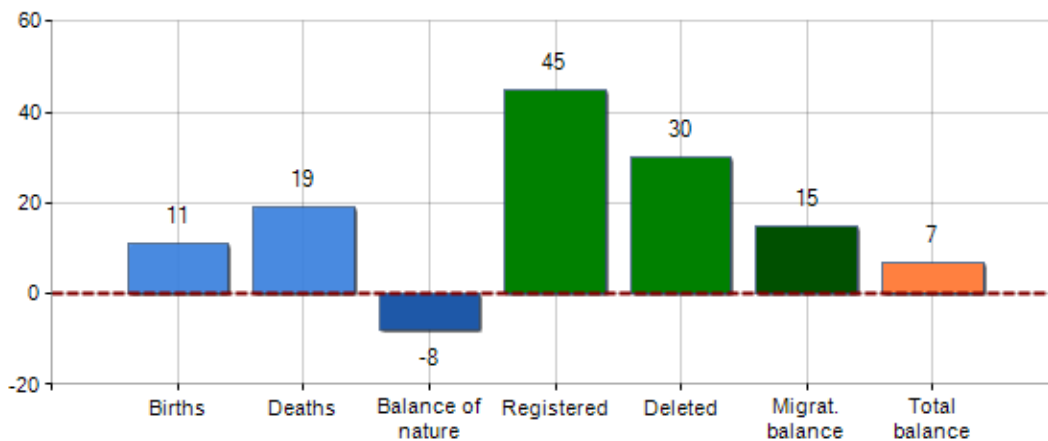

Resident population and its related trend since 2019, balance of nature and migratory balance, birth rate, death rate, growth rate and migration rate in **Municipality of CASTELLEONE DI SUASA**

DEMOGRAPHIC BALANCE (YEAR 2019)

Inhabitants on 1th Jan.	1,585
Births	11
Deaths	19
Balance of nature ^[1]	-8
Registered	45
Deleted	30
Migration balance ^[2]	+15
Total balance ^[3]	+7
Inhabitants on 31th Dec.	1,592

INHABITANTS TREND

Year	Inhabitants (N.)	Variation % on previous year
2014	1,680	-
2015	1,676	-0.24
2016	1,629	-2.80
2017	1,605	-1.47
2018	1,585	-1.25
2019	1,592	+0.44

Average annual variation (2014/2019): **-1.07**

Average annual variation (2016/2019): **-0.76**

DEMOGRAPHIC BALANCE

INHABITANTS TREND

▲ Balance of nature = Births - Deaths

▲ Migration balance = Registered - Deleted

▲ Total balance = Balance of nature + Migration balance

▲ Birth rate = (Births / average Inhabitants) * 1,000

▲ Death rate = (Deaths / average Inhabitants) * 1,000

▲ Migration rate = (Migration balance / average Inhabitants) * 1,000