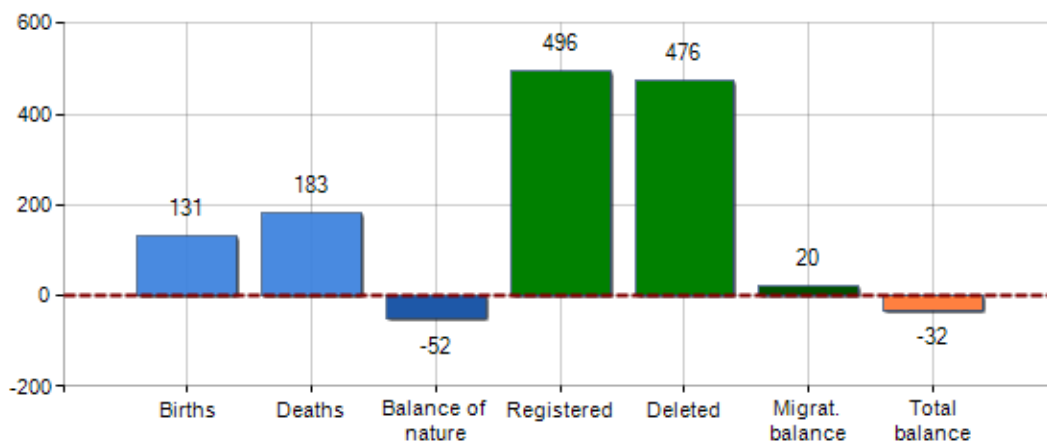

Resident population and its related trend since 2019, balance of nature and migratory balance, birth rate, death rate, growth rate and migration rate in **Municipality of CASTELFIDARDO**

DEMOGRAPHIC BALANCE (YEAR 2019)

Inhabitants on 1th Jan.	18,690
Births	131
Deaths	183
Balance of nature ^[1]	-52
Registered	496
Deleted	476
Migration balance ^[2]	+20
Total balance ^[3]	-32
Inhabitants on 31th Dec.	18,658

INHABITANTS TREND

Year	Inhabitants (N.)	Variation % on previous year
2014	18,850	-
2015	18,733	-0.62
2016	18,679	-0.29
2017	18,601	-0.42
2018	18,690	+0.48
2019	18,658	-0.17

Average annual variation (2014/2019): -0.20

Average annual variation (2016/2019): -0.04

DEMOGRAPHIC BALANCE

INHABITANTS TREND

△ Balance of nature = Births - Deaths

△ Migration balance = Registered - Deleted

△ Total balance = Balance of nature + Migration balance

△ Birth rate = (Births / average Inhabitants) * 1,000