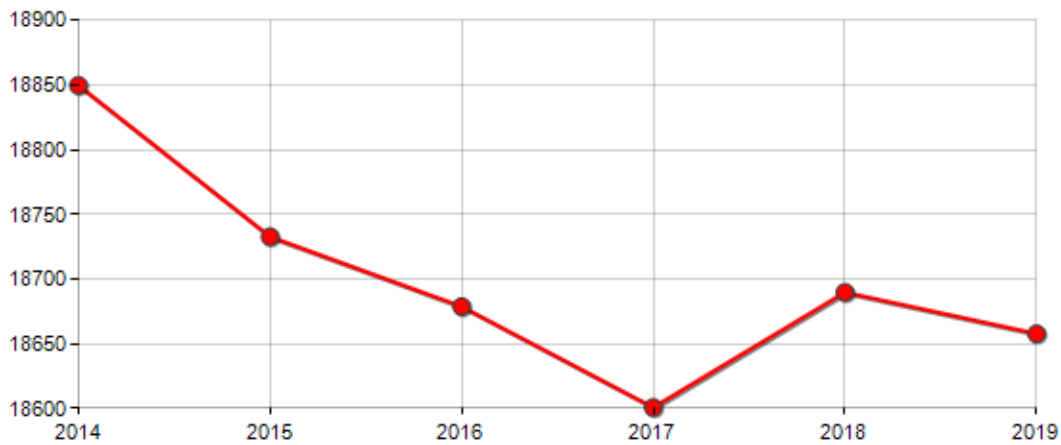

Inhabitants on 1th Jan.	18,690
Births	131
Deaths	183
Balance of nature ^[1]	-52
Registered	496
Deleted	476
Migration balance ^[2]	+20
Total balance ^[3]	-32
Inhabitants on 31th Dec.	18,658

INHABITANTS TREND

Year	Inhabitants (N.)	Variation % on previous year
2014	18,850	-
2015	18,733	-0.62
2016	18,679	-0.29
2017	18,601	-0.42
2018	18,690	+0.48
2019	18,658	-0.17

Average annual variation (2014/2019): -0.20

Average annual variation (2016/2019): -0.04

DEMOGRAPHIC BALANCE

INHABITANTS TREND

△ Balance of nature = Births - Deaths

△ Migration balance = Registered - Deleted

△ Total balance = Balance of nature + Migration balance

△ Birth rate = (Births / average Inhabitants) * 1,000