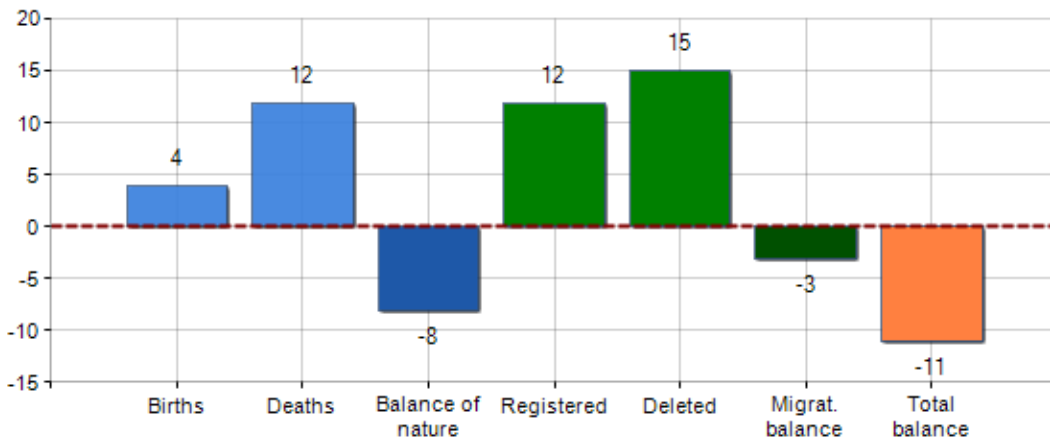

Resident population and its related trend since 2019, balance of nature and migratory balance, birth rate, death rate, growth rate and migration rate in **Municipality of BIANCHI**

DEMOGRAPHIC BALANCE (YEAR 2019)		INHABITANTS TREND		
Inhabitants on 1th Jan.	1,268	Year	Inhabitants (N.)	Variation % on previous year
Births	4	2014	1,311	-
Deaths	12	2015	1,305	-0.46
Balance of nature <sup>[1]</sup>	-8	2016	1,290	-1.15
Registered	12	2017	1,279	-0.85
Deleted	15	2018	1,268	-0.86
Migration balance <sup>[2]</sup>	-3	2019	1,257	-0.87
Total balance <sup>[3]</sup>	-11	Average annual variation (2014/2019): -0.84		
Inhabitants on 31th Dec.	1,257	Average annual variation (2016/2019): -0.86		

### DEMOGRAPHIC BALANCE

### INHABITANTS TREND

△ Balance of nature = Births - Deaths

△ Migration balance = Registered - Deleted

△ Total balance = Balance of nature + Migration balance

△ Birth rate = (Births / average Inhabitants) \* 1,000

△ Death rate = (Deaths / average Inhabitants) \* 1,000

△ Migration rate = (Migration balance / average Inhabitants) \* 1,000

△ Growth rate = Birth rate - Death rate + Migration rate