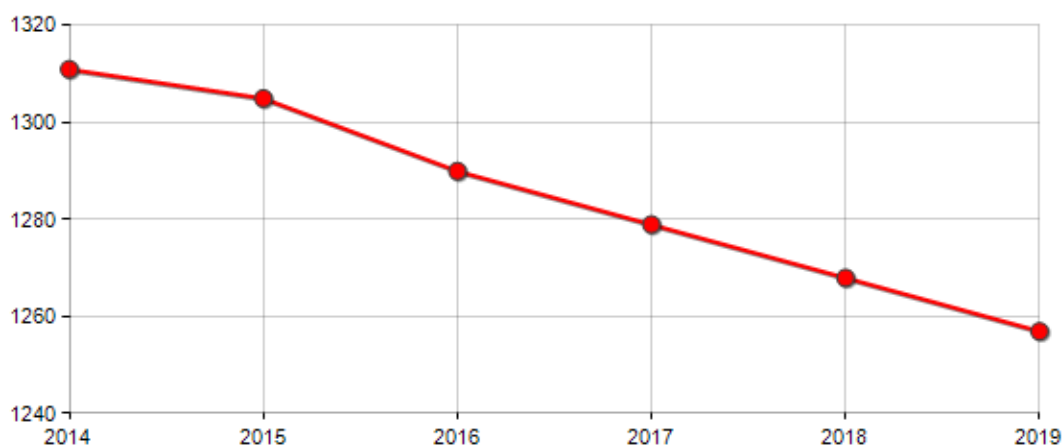

△ Balance of nature = Births - Deaths

△ Migration balance = Registered - Deleted

△ Total balance = Balance of nature + Migration balance

△ Birth rate = (Births / average Inhabitants) * 1,000

△ Death rate = (Deaths / average Inhabitants) * 1,000

△ Migration rate = (Migration balance / average Inhabitants) * 1,000

△ Growth rate = Birth rate - Death rate + Migration rate

Rankings Municipality of bianchi

Birth rate^[4]: 3.2‰ (7027° place among 7903 municipalities)

Death rate^[5]: 9.5‰ (5493° place among 7903 municipalities)

Migration rate^[6]: -2.4‰ (4357° place among 7903 municipalities)

Growth rate^[7]: -8.8‰ (4638° place among 7903 municipalities)