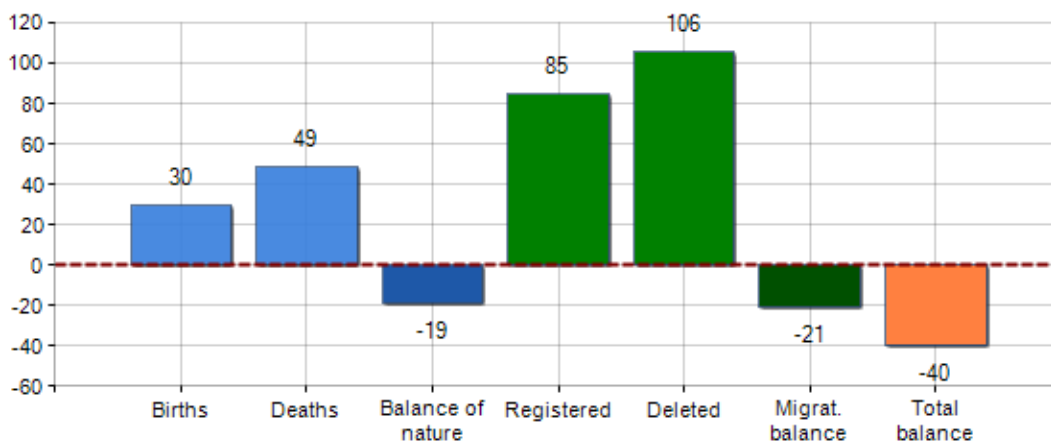

Resident population and its related trend since 2019, balance of nature and migratory balance, birth rate, death rate, growth rate and migration rate in **Municipality of ASSORO**

DEMOGRAPHIC BALANCE (YEAR 2019)

Inhabitants on 1th Jan.	5,056
Births	30
Deaths	49
Balance of nature ^[1]	-19
Registered	85
Deleted	106
Migration balance ^[2]	-21
Total balance ^[3]	-40
Inhabitants on 31th Dec.	5,016

INHABITANTS TREND

Year	Inhabitants (N.)	Variation % on previous year
2014	5,239	-
2015	5,191	-0.92
2016	5,135	-1.08
2017	5,090	-0.88
2018	5,056	-0.67
2019	5,016	-0.79

Average annual variation (2014/2019): -0.87

Average annual variation (2016/2019): -0.78

DEMOGRAPHIC BALANCE

INHABITANTS TREND

^ Balance of nature = Births - Deaths

^ Migration balance = Registered - Deleted

^ Total balance = Balance of nature + Migration balance

^ Birth rate = (Births / average Inhabitants) * 1,000