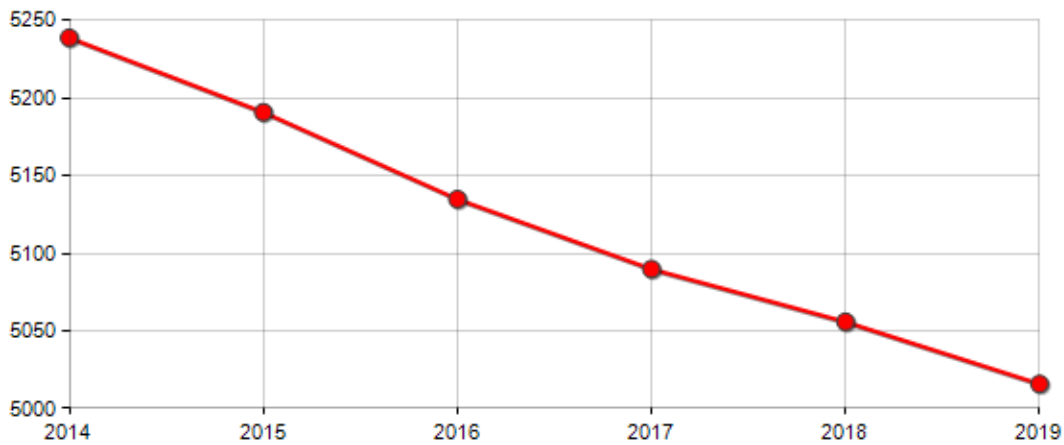

Inhabitants on 1th Jan.	5,056
Births	30
Deaths	49
Balance of nature ^[1]	-19
Registered	85
Deleted	106
Migration balance ^[2]	-21
Total balance ^[3]	-40
Inhabitants on 31th Dec.	5,016

INHABITANTS TREND

Year	Inhabitants (N.)	Variation % on previous year
2014	5,239	-
2015	5,191	-0.92
2016	5,135	-1.08
2017	5,090	-0.88
2018	5,056	-0.67
2019	5,016	-0.79

Average annual variation (2014/2019): -0.87

Average annual variation (2016/2019): -0.78

DEMOGRAPHIC BALANCE

INHABITANTS TREND

^ Balance of nature = Births - Deaths

^ Migration balance = Registered - Deleted

^ Total balance = Balance of nature + Migration balance

^ Birth rate = (Births / average Inhabitants) * 1,000