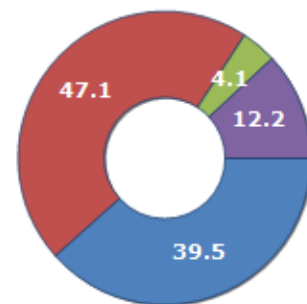

Resident families and related trend since (Year 2019), the average number of members of the family and its related trend since (Year 2019), civil status: bachelors/Bachelorette, married, divorced and widows / widowers in
Municipality of VARCO SABINO

CIVIL STATUS (YEAR 2018)

Civil Status	(n.)	%
Bachelors	39	22.03
Bachelorette	29	16.38
Married Males	46	25.99
Married Females	35	19.77
Divorced Males	5	2.82
Divorced Females	2	1.13
Widowers	4	2.26
Widows	17	9.60
Total Residents	177	100.00

FAMILIES TREND

Year	Families (N.)	Variation % on previous year	Average components
2014	129	-	1.53
2015	124	-3.88	1.51
2016	117	-5.65	1.59
2017	110	-5.98	1.56
2018	113	+2.73	1.54
2019	109	-3.54	1.58

Average annual variation (2014/2019): **-3.31**

Average annual variation (2016/2019): **-2.33**

CIVIL STATUS (YEAR 2018)

■ Bachelors/Bachelorette
■ Married Males/Married Females
■ Divorced Males/Divorced Females
■ Widowers/Widows

TREND N ° FAMILY MEMBERS

Rankings Municipality of varco sabino

is on 7826° place among 7903 municipalities for average number of components of the family

is on 5999° place among 7903 municipalities per %