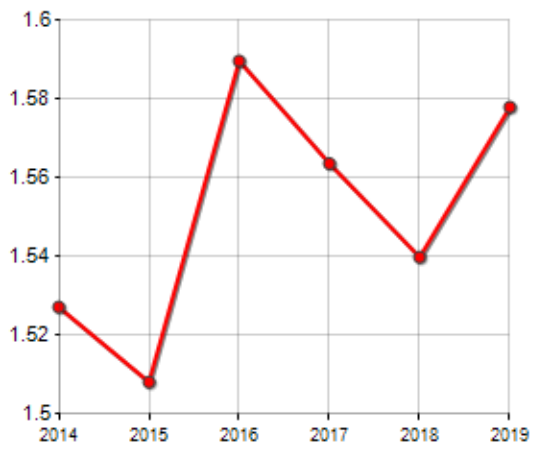

Resident families and related trend since (Year 2019), the average number of members of the family and its related trend since (Year 2019), civil status: bachelors/Bachelorette, married, divorced and widows / widowers in
Municipality of VARCO SABINO

CIVIL STATUS (YEAR 2018)

Civil Status	(n.)	%
Bachelors	39	22.03
Bachelorette	29	16.38
Married Males	46	25.99
Married Females	35	19.77
Divorced Males	5	2.82
Divorced Females	2	1.13
Widowers	4	2.26
Widows	17	9.60
Total Residents	177	100.00

FAMILIES TREND

Year	Families (N.)	Variation % on previous year	Average components
2014	129	-	1.53
2015	124	-3.88	1.51
2016	117	-5.65	1.59
2017	110	-5.98	1.56
2018	113	+2.73	1.54
2019	109	-3.54	1.58

Average annual variation (2014/2019): **-3.31**

Average annual variation (2016/2019): **-2.33**

CIVIL STATUS (YEAR 2018)

■ Bachelors/Bachelorette
■ Married Males/Married Females
■ Divorced Males/Divorced Females
■ Widowers/Widows

TREND N ° FAMILY MEMBERS

Rankings Municipality of varco sabino

is on 7826° place among 7903 municipalities for average number of components of the family

is on 5999° place among 7903 municipalities per %

Bachelors/Bachelorette

is on 1041° place among 7903 municipalities per % Divorced Males/ Divorced Females

is on 496° place among 7903 municipalities per % Widows (Male/Female)