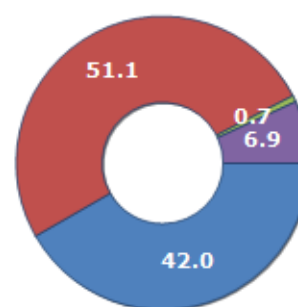

Resident families and related trend since (Year 2019), the average number of members of the family and its related trend since (Year 2019), civil status: bachelors/Bachelorette, married, divorced and widows / widowers in
Municipality of VALLE DI MADDALONI

CIVIL STATUS (YEAR 2018)

Civil Status	(n.)	%
Bachelors	587	21.59
Bachelorette	547	20.12
Married Males	690	25.38
Married Females	689	25.34
Divorced Males	8	0.29
Divorced Females	11	0.40
Widowers	37	1.36
Widows	150	5.52
Total Residents	2,719	100.00

FAMILIES TREND

Year	Families (N.)	Variation % on previous year	Average components
2014	1,036	-	2.66
2015	1,031	-0.48	2.66
2016	1,032	+0.10	2.66
2017	1,027	-0.48	2.65
2018	1,027	+0.00	2.65
2019	1,036	+0.88	2.60

Average annual variation (2014/2019): **+0.00**

Average annual variation (2016/2019): **+0.13**

CIVIL STATUS (YEAR 2018)

■ Bachelors/Bachelorette
■ Married Males/Married Females
■ Divorced Males/Divorced Females
■ Widowers/Widows

TREND N ° FAMILY MEMBERS

Rankings Municipality of valle di maddaloni

is on 456° place among 7903 municipalities for average number of components of the family

is on 3269° place among 7903 municipalities per %