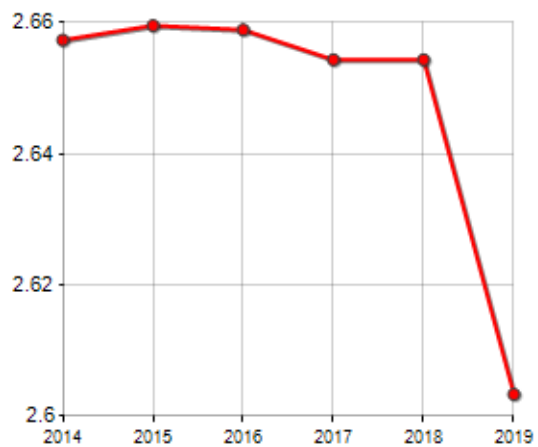

Resident families and related trend since (Year 2019), the average number of members of the family and its related trend since (Year 2019), civil status: bachelors/Bachelorette, married, divorced and widows / widowers in
Municipality of VALLE DI MADDALONI

CIVIL STATUS (YEAR 2018)

Civil Status	(n.)	%
Bachelors	587	21.59
Bachelorette	547	20.12
Married Males	690	25.38
Married Females	689	25.34
Divorced Males	8	0.29
Divorced Females	11	0.40
Widowers	37	1.36
Widows	150	5.52
Total Residents	2,719	100.00

FAMILIES TREND

Year	Families (N.)	Variation % on previous year	Average components
2014	1,036	-	2.66
2015	1,031	-0.48	2.66
2016	1,032	+0.10	2.66
2017	1,027	-0.48	2.65
2018	1,027	+0.00	2.65
2019	1,036	+0.88	2.60

Average annual variation (2014/2019): **+0.00**

Average annual variation (2016/2019): **+0.13**

CIVIL STATUS (YEAR 2018)

■ Bachelors/Bachelorette
■ Married Males/Married Females
■ Divorced Males/Divorced Females
■ Widowers/Widows

TREND N ° FAMILY MEMBERS

Rankings Municipality of valle di maddaloni

is on 456° place among 7903 municipalities for average number of components of the family

is on 3269° place among 7903 municipalities per %

Bachelors/Bachelorette

is on 7521° place among 7903 municipalities per % Divorced Males/ Divorced Females

is on 5702° place among 7903 municipalities per % Widows (Male/Female)