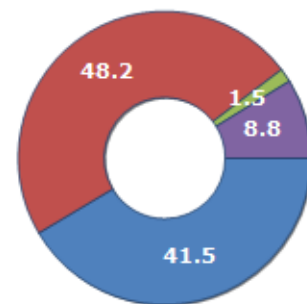

Resident families and related trend since (Year 2019), the average number of members of the family and its related trend since (Year 2019), civil status: bachelors/Bachelorette, married, divorced and widows / widowers in Municipality of VAIRANO PATENORA

CIVIL STATUS (YEAR 2018)

Civil Status	(n.)	%
Bachelors	1,456	22.26
Bachelorette	1,257	19.22
Married Males	1,586	24.25
Married Females	1,568	23.97
Divorced Males	43	0.66
Divorced Females	57	0.87
Widowers	113	1.73
Widows	461	7.05
Total Residents	6,541	100.00

FAMILIES TREND

Year	Families (N.)	Variation % on previous year	Average components
2014	2,688	-	2.47
2015	2,661	-1.00	2.48
2016	2,660	-0.04	2.47
2017	2,658	-0.08	2.45
2018	2,679	+0.79	2.45
2019	2,704	+0.93	2.42

Average annual variation (2014/2019): +0.12

Average annual variation (2016/2019): +0.55

CIVIL STATUS
(YEAR 2018)

■ Bachelors/Bachelorette
■ Married Males/Married Females
■ Divorced Males/Divorced Females
■ Widowers/Widows

TREND N ° FAMILY MEMBERS

Rankings Municipality of vairano patenora

is on 2043° place among 7903 municipalities for average number of components of the family

is on 3956° place among 7903 municipalities per %