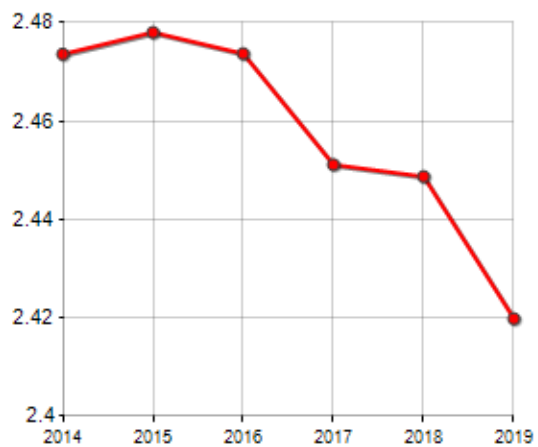

Bachelors/Bachelorette

is on 6039° place among 7903 municipalities per % Divorced Males/ Divorced Females

is on 2902° place among 7903 municipalities per % Widows (Male/Female)