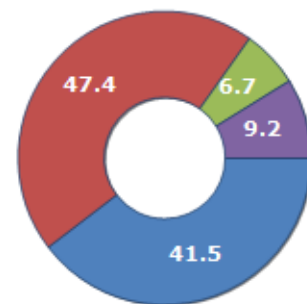

Resident families and related trend since (Year 2019), the average number of members of the family and its related trend since (Year 2019), civil status: bachelors/Bachelorette, married, divorced and widows / widowers in
Municipality of USSITA

CIVIL STATUS (YEAR 2018)

Civil Status	(n.)	%
Bachelors	82	20.05
Bachelorette	80	19.56
Married Males	97	23.72
Married Females	88	21.52
Divorced Males	10	2.44
Divorced Females	16	3.91
Widowers	8	1.96
Widows	28	6.85
Total Residents	409	100.00

FAMILIES TREND

Year	Families (N.)	Variation % on previous year	Average components
2014	269	-	1.63
2015	265	-1.49	1.68
2016	266	+0.38	1.67
2017	252	-5.26	1.66
2018	253	+0.40	1.60
2019	247	-2.37	1.58

Average annual variation (2014/2019): **-1.69**

Average annual variation (2016/2019): **-2.44**

CIVIL STATUS (YEAR 2018)

TREND N ° FAMILY MEMBERS

Rankings Municipality of ussita

is on 7824° place among 7903 municipalities for average number of components of the family

is on 3875° place among 7903 municipalities per % Bachelors/Bachelorette