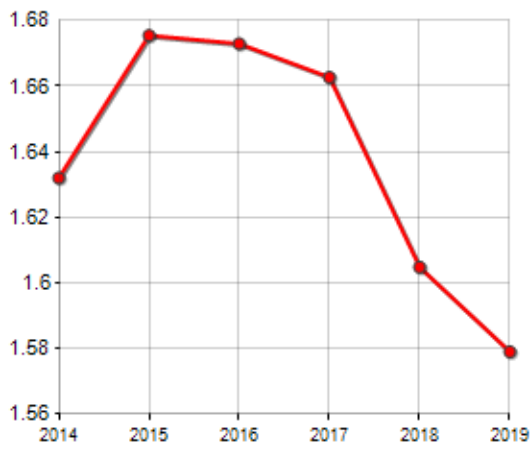

Resident families and related trend since (Year 2019), the average number of members of the family and its related trend since (Year 2019), civil status: bachelors/Bachelorette, married, divorced and widows / widowers in
Municipality of USSITA

CIVIL STATUS (YEAR 2018)

Civil Status	(n.)	%
Bachelors	82	20.05
Bachelorette	80	19.56
Married Males	97	23.72
Married Females	88	21.52
Divorced Males	10	2.44
Divorced Females	16	3.91
Widowers	8	1.96
Widows	28	6.85
Total Residents	409	100.00

FAMILIES TREND

Year	Families (N.)	Variation % on previous year	Average components
2014	269	-	1.63
2015	265	-1.49	1.68
2016	266	+0.38	1.67
2017	252	-5.26	1.66
2018	253	+0.40	1.60
2019	247	-2.37	1.58

Average annual variation (2014/2019): **-1.69**

Average annual variation (2016/2019): **-2.44**

CIVIL STATUS (YEAR 2018)

TREND N ° FAMILY MEMBERS

Rankings Municipality of ussita

is on 7824° place among 7903 municipalities for average number of components of the family

is on 3875° place among 7903 municipalities per % Bachelors/Bachelorette

is on 47° place among 7903 municipalities per % Divorced Males/
Divorced Females

is on 2354° place among 7903 municipalities per % Widows (Male/Female)