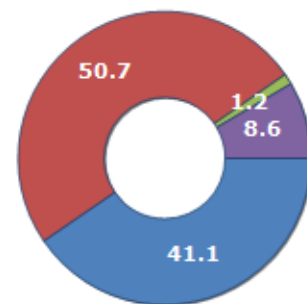

Resident families and related trend since (Year 2019), the average number of members of the family and its related trend since (Year 2019), civil status: bachelors/Bachelorette, married, divorced and widows / widowers in
Municipality of TROINA

CIVIL STATUS (YEAR 2018)

Civil Status	(n.)	%
Bachelors	1,950	21.44
Bachelorette	1,729	19.01
Married Males	2,273	24.99
Married Females	2,265	24.91
Divorced Males	46	0.51
Divorced Females	63	0.69
Widowers	137	1.51
Widows	631	6.94
Total Residents	9,094	100.00

FAMILIES TREND

Year	Families (N.)	Variation % on previous year	Average components
2014	4,021	-	2.35
2015	3,987	-0.85	2.35
2016	3,944	-1.08	2.36
2017	3,915	-0.74	2.35
2018	3,901	-0.36	2.33
2019	3,890	-0.28	2.30

Average annual variation (2014/2019): **-0.66**

Average annual variation (2016/2019): **-0.46**

CIVIL STATUS (YEAR 2018)

TREND N ° FAMILY MEMBERS

Rankings Municipality of troina

is on 3846° place among 7903 municipalities for average number of components of the family

is on 4403° place among 7903 municipalities per % Bachelors/Bachelorette