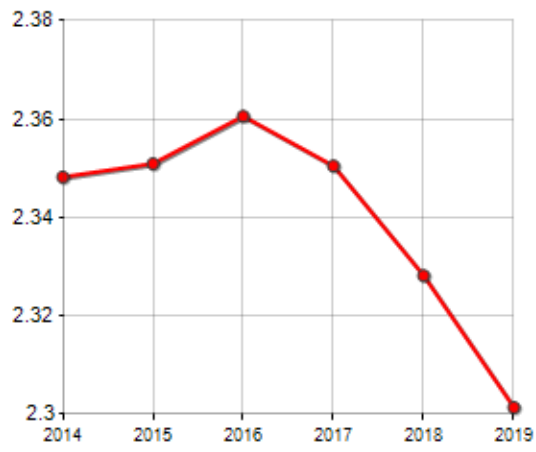

is on 6620° place among 7903 municipalities per % Divorced Males/ Divorced Females

is on 3160° place among 7903 municipalities per % Widows (Male/Female)