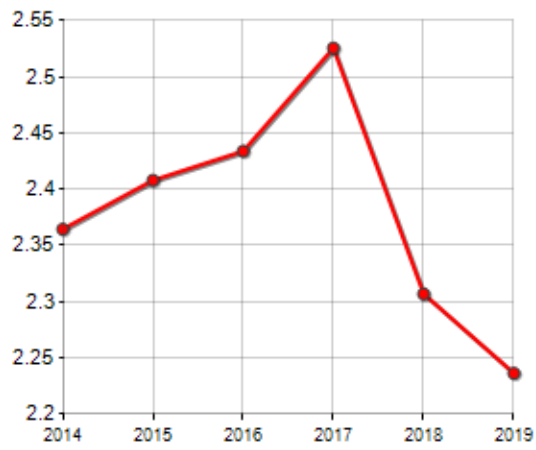

Resident families and related trend since (Year 2019), the average number of members of the family and its related trend since (Year 2019), civil status: bachelors/Bachelorette, married, divorced and widows / widowers in
Municipality of TORRIONI

CIVIL STATUS (YEAR 2018)

Civil Status	(n.)	%
Bachelors	146	27.39
Bachelorette	82	15.38
Married Males	141	26.45
Married Females	120	22.51
Divorced Males	7	1.31
Divorced Females	2	0.38
Widowers	8	1.50
Widows	27	5.07
Total Residents	533	100.00

FAMILIES TREND

Year	Families (N.)	Variation % on previous year	Average components
2014	236	-	2.36
2015	228	-3.39	2.41
2016	219	-3.95	2.43
2017	215	-1.83	2.53
2018	225	+4.65	2.31
2019	216	-4.00	2.24

Average annual variation (2014/2019): **-1.76**

Average annual variation (2016/2019): **-0.46**

CIVIL STATUS (YEAR 2018)

TREND N ° FAMILY MEMBERS

Rankings Municipality of torrioni

is on 4742° place among 7903 municipalities for average number of components of the family

is on 331° place among 7903 municipalities per % Bachelors/Bachelorette

is on 5395° place among 7903 municipalities per % Divorced Males/ Divorced Females

is on 5209° place among 7903 municipalities per % Widows (Male/Female)