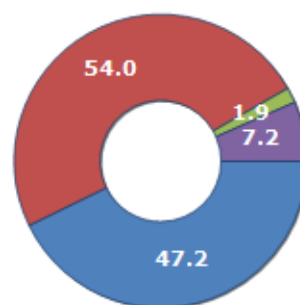

Resident families and related trend since (Year 2019), the average number of members of the family and its related trend since (Year 2019), civil status: bachelors/Bachelorette, married, divorced and widows / widowers in
Municipality of TORRIONI

CIVIL STATUS (YEAR 2018)

Civil Status	(n.)	%
Bachelors	146	27.39
Bachelorette	82	15.38
Married Males	141	26.45
Married Females	120	22.51
Divorced Males	7	1.31
Divorced Females	2	0.38
Widowers	8	1.50
Widows	27	5.07
Total Residents	533	100.00

FAMILIES TREND

Year	Families (N.)	Variation % on previous year	Average components
2014	236	-	2.36
2015	228	-3.39	2.41
2016	219	-3.95	2.43
2017	215	-1.83	2.53
2018	225	+4.65	2.31
2019	216	-4.00	2.24

Average annual variation (2014/2019): **-1.76**

Average annual variation (2016/2019): **-0.46**

CIVIL STATUS (YEAR 2018)

TREND N ° FAMILY MEMBERS

Rankings Municipality of torrioni

is on 4742° place among 7903 municipalities for average number of components of the family

is on 331° place among 7903 municipalities per % Bachelors/Bachelorette