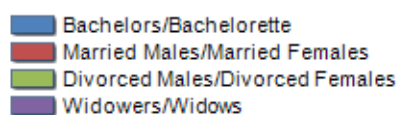

Resident families and related trend since (Year 2019), the average number of members of the family and its related trend since (Year 2019), civil status: bachelors/Bachelorette, married, divorced and widows / widowers in
Municipality of TORRIONI

CIVIL STATUS (YEAR 2018)

Civil Status	(n.)	%
Bachelors	146	27.39
Bachelorette	82	15.38
Married Males	141	26.45
Married Females	120	22.51
Divorced Males	7	1.31
Divorced Females	2	0.38
Widowers	8	1.50
Widows	27	5.07
Total Residents	533	100.00

FAMILIES TREND

Year	Families (N.)	Variation % on previous year	Average components
2014	236	-	2.36
2015	228	-3.39	2.41
2016	219	-3.95	2.43
2017	215	-1.83	2.53
2018	225	+4.65	2.31
2019	216	-4.00	2.24

Average annual variation (2014/2019): **-1.76**

Average annual variation (2016/2019): **-0.46**

CIVIL STATUS (YEAR 2018)

TREND N ° FAMILY MEMBERS

Rankings Municipality of torrioni

is on 4742° place among 7903 municipalities for average number of components of the family

is on 331° place among 7903 municipalities per % Bachelors/Bachelorette