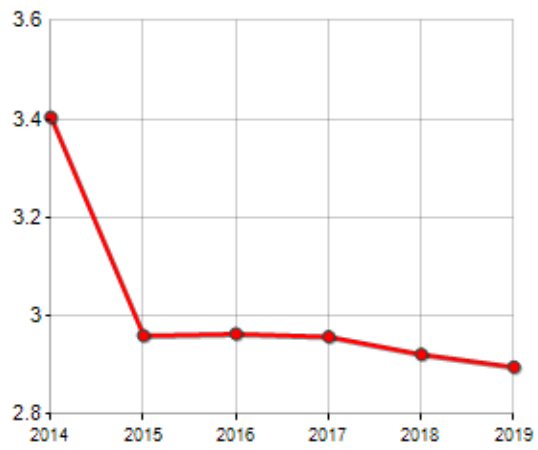

is on 7535° place among 7903 municipalities per % Divorced Males/ Divorced Females

is on 7827° place among 7903 municipalities per % Widows (Male/Female)