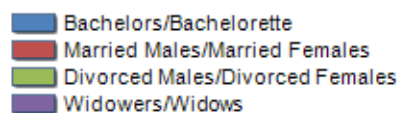

Resident families and related trend since (Year 2019), the average number of members of the family and its related trend since (Year 2019), civil status: bachelors/Bachelorette, married, divorced and widows / widowers in
Municipality of TEVEROLA

CIVIL STATUS (YEAR 2018)

Civil Status	(n.)	%
Bachelors	3,372	23.04
Bachelorette	3,024	20.66
Married Males	3,715	25.38
Married Females	3,768	25.75
Divorced Males	49	0.33
Divorced Females	52	0.36
Widowers	111	0.76
Widows	544	3.72
Total Residents	14,635	100.00

FAMILIES TREND

Year	Families (N.)	Variation % on previous year	Average components
2014	4,168	-	3.40
2015	4,829	+15.86	2.96
2016	4,880	+1.06	2.96
2017	4,927	+0.96	2.96
2018	4,981	+1.10	2.92
2019	5,055	+1.49	2.90

Average annual variation (2014/2019): **+3.93**

Average annual variation (2016/2019): **+1.18**

CIVIL STATUS (YEAR 2018)

TREND N ° FAMILY MEMBERS

Rankings Municipality of teverola

is on 55° place among 7903 municipalities for average number of components of the family

is on 1610° place among 7903 municipalities per % Bachelors/Bachelorette