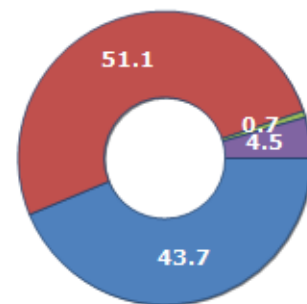

Resident families and related trend since (Year 2019), the average number of members of the family and its related trend since (Year 2019), civil status: bachelors/Bachelorette, married, divorced and widows / widowers in
Municipality of TEVEROLA

CIVIL STATUS (YEAR 2018)

Civil Status	(n.)	%
Bachelors	3,372	23.04
Bachelorette	3,024	20.66
Married Males	3,715	25.38
Married Females	3,768	25.75
Divorced Males	49	0.33
Divorced Females	52	0.36
Widowers	111	0.76
Widows	544	3.72
Total Residents	14,635	100.00

FAMILIES TREND

Year	Families (N.)	Variation % on previous year	Average components
2014	4,168	-	3.40
2015	4,829	+15.86	2.96
2016	4,880	+1.06	2.96
2017	4,927	+0.96	2.96
2018	4,981	+1.10	2.92
2019	5,055	+1.49	2.90

Average annual variation (2014/2019): **+3.93**

Average annual variation (2016/2019): **+1.18**

CIVIL STATUS (YEAR 2018)

TREND N ° FAMILY MEMBERS

Rankings Municipality of teverola

is on 55° place among 7903 municipalities for average number of components of the family

is on 1610° place among 7903 municipalities per % Bachelors/Bachelorette