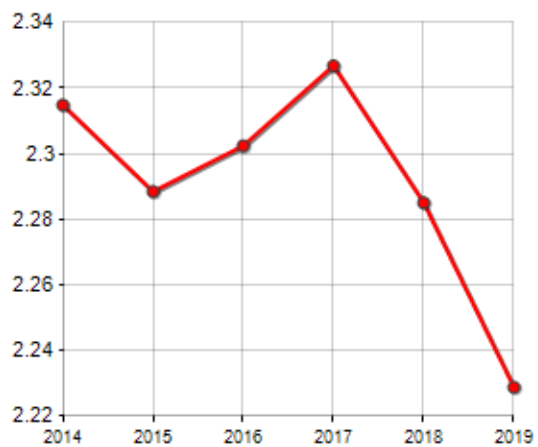

Resident families and related trend since (Year 2019), the average number of members of the family and its related trend since (Year 2019), civil status: bachelors/Bachelorette, married, divorced and widows / widowers in
Municipality of TARANO

CIVIL STATUS (YEAR 2018)

Civil Status	(n.)	%
Bachelors	295	20.77
Bachelorette	267	18.80
Married Males	366	25.77
Married Females	347	24.44
Divorced Males	10	0.70
Divorced Females	14	0.99
Widowers	20	1.41
Widows	101	7.11
Total Residents	1,420	100.00

FAMILIES TREND

Year	Families (N.)	Variation % on previous year	Average components
2014	613	-	2.31
2015	631	+2.94	2.29
2016	625	-0.95	2.30
2017	615	-1.60	2.33
2018	621	+0.98	2.29
2019	634	+2.09	2.23

Average annual variation (2014/2019): **+0.68**

Average annual variation (2016/2019): **+0.48**

CIVIL STATUS (YEAR 2018)

■ Bachelors/Bachelorette
■ Married Males/Married Females
■ Divorced Males/Divorced Females
■ Widowers/Widows

TREND N ° FAMILY MEMBERS

Rankings Municipality of tarano

is on 4842° place among 7903 municipalities for average number of components of the family

is on 5805° place among 7903 municipalities per % Bachelors/Bachelorette

is on 5726° place among 7903 municipalities per % Divorced Males/ Divorced Females

is on 3179° place among 7903 municipalities per % Widows (Male/Female)