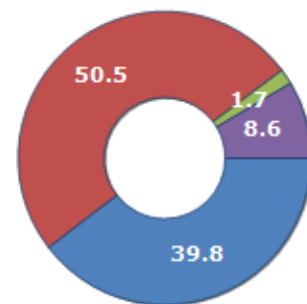

Resident families and related trend since (Year 2019), the average number of members of the family and its related trend since (Year 2019), civil status: bachelors/Bachelorette, married, divorced and widows / widowers in
Municipality of TARANO

CIVIL STATUS (YEAR 2018)

Civil Status	(n.)	%
Bachelors	295	20.77
Bachelorette	267	18.80
Married Males	366	25.77
Married Females	347	24.44
Divorced Males	10	0.70
Divorced Females	14	0.99
Widowers	20	1.41
Widows	101	7.11
Total Residents	1,420	100.00

FAMILIES TREND

Year	Families (N.)	Variation % on previous year	Average components
2014	613	-	2.31
2015	631	+2.94	2.29
2016	625	-0.95	2.30
2017	615	-1.60	2.33
2018	621	+0.98	2.29
2019	634	+2.09	2.23

Average annual variation (2014/2019): **+0.68**

Average annual variation (2016/2019): **+0.48**

CIVIL STATUS (YEAR 2018)

■ Bachelors/Bachelorette
■ Married Males/Married Females
■ Divorced Males/Divorced Females
■ Widowers/Widows

TREND N ° FAMILY MEMBERS

Rankings Municipality of tarano

is on 4842° place among 7903 municipalities for average number of components of the family

is on 5805° place among 7903 municipalities per % Bachelors/Bachelorette