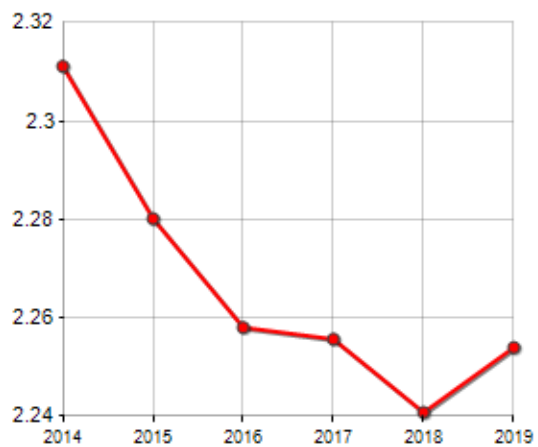

Resident families and related trend since (Year 2019), the average number of members of the family and its related trend since (Year 2019), civil status: bachelors/Bachelorette, married, divorced and widows / widowers in
Municipality of STIMIGLIANO

CIVIL STATUS (YEAR 2018)

Civil Status	(n.)	%
Bachelors	487	21.30
Bachelorette	441	19.29
Married Males	606	26.51
Married Females	620	27.12
Divorced Males	17	0.74
Divorced Females	19	0.83
Widowers	27	1.18
Widows	69	3.02
Total Residents	2,286	100.00

FAMILIES TREND

Year	Families (N.)	Variation % on previous year	Average components
2014	1,006	-	2.31
2015	1,021	+1.49	2.28
2016	1,035	+1.37	2.26
2017	1,029	-0.58	2.26
2018	1,018	-1.07	2.24
2019	1,028	+0.98	2.25

Average annual variation (2014/2019): **+0.43**

Average annual variation (2016/2019): **-0.23**

CIVIL STATUS (YEAR 2018)

■ Bachelors/Bachelorette
■ Married Males/Married Females
■ Divorced Males/Divorced Females
■ Widowers/Widows

TREND N ° FAMILY MEMBERS

Rankings Municipality of stimigliano

is on 4507° place among 7903 municipalities for average number of components of the family

is on 5528° place among 7903 municipalities per %

Bachelors/Bachelorette

is on 6001° place among 7903 municipalities per % Divorced Males/ Divorced Females

is on 7867° place among 7903 municipalities per % Widows (Male/Female)