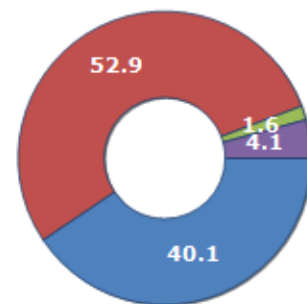

Resident families and related trend since (Year 2019), the average number of members of the family and its related trend since (Year 2019), civil status: bachelors/Bachelorette, married, divorced and widows / widowers in
Municipality of STIMIGLIANO

CIVIL STATUS (YEAR 2018)

Civil Status	(n.)	%
Bachelors	487	21.30
Bachelorette	441	19.29
Married Males	606	26.51
Married Females	620	27.12
Divorced Males	17	0.74
Divorced Females	19	0.83
Widowers	27	1.18
Widows	69	3.02
Total Residents	2,286	100.00

FAMILIES TREND

Year	Families (N.)	Variation % on previous year	Average components
2014	1,006	-	2.31
2015	1,021	+1.49	2.28
2016	1,035	+1.37	2.26
2017	1,029	-0.58	2.26
2018	1,018	-1.07	2.24
2019	1,028	+0.98	2.25

Average annual variation (2014/2019): **+0.43**

Average annual variation (2016/2019): **-0.23**

CIVIL STATUS (YEAR 2018)

■ Bachelors/Bachelorette
■ Married Males/Married Females
■ Divorced Males/Divorced Females
■ Widowers/Widows

TREND N ° FAMILY MEMBERS

Rankings Municipality of stimigliano

is on 4507° place among 7903 municipalities for average number of components of the family

is on 5528° place among 7903 municipalities per %