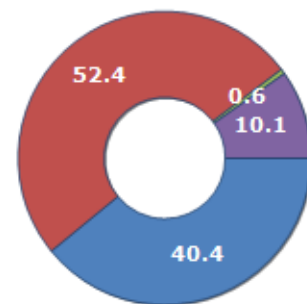

Resident families and related trend since (Year 2019), the average number of members of the family and its related trend since (Year 2019), civil status: bachelors/Bachelorette, married, divorced and widows / widowers in
Municipality of SPERLINGA

CIVIL STATUS (YEAR 2018)

Civil Status	(n.)	%
Bachelors	154	20.90
Bachelorette	134	18.18
Married Males	187	25.37
Married Females	186	25.24
Divorced Males	1	0.14
Divorced Females	3	0.41
Widowers	15	2.04
Widows	57	7.73
Total Residents	737	100.00

FAMILIES TREND

Year	Families (N.)	Variation % on previous year	Average components
2014	344	-	2.38
2015	338	-1.74	2.38
2016	329	-2.66	2.38
2017	324	-1.52	2.36
2018	317	-2.16	2.32
2019	314	-0.95	2.27

Average annual variation (2014/2019): **-1.81**

Average annual variation (2016/2019): **-1.54**

CIVIL STATUS (YEAR 2018)

■ Bachelors/Bachelorette
■ Married Males/Married Females
■ Divorced Males/Divorced Females
■ Widowers/Widows

TREND N ° FAMILY MEMBERS

Rankings Municipality of sperlinga

is on 4311° place among 7903 municipalities for average number of components of the family

is on 5130° place among 7903 municipalities per % Bachelors/Bachelorette