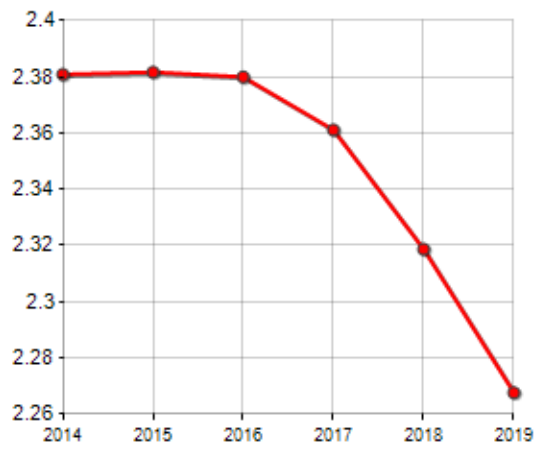

Resident families and related trend since (Year 2019), the average number of members of the family and its related trend since (Year 2019), civil status: bachelors/Bachelorette, married, divorced and widows / widowers in
Municipality of SPERLINGA

CIVIL STATUS (YEAR 2018)

Civil Status	(n.)	%
Bachelors	154	20.90
Bachelorette	134	18.18
Married Males	187	25.37
Married Females	186	25.24
Divorced Males	1	0.14
Divorced Females	3	0.41
Widowers	15	2.04
Widows	57	7.73
Total Residents	737	100.00

FAMILIES TREND

Year	Families (N.)	Variation % on previous year	Average components
2014	344	-	2.38
2015	338	-1.74	2.38
2016	329	-2.66	2.38
2017	324	-1.52	2.36
2018	317	-2.16	2.32
2019	314	-0.95	2.27

Average annual variation (2014/2019): **-1.81**

Average annual variation (2016/2019): **-1.54**

CIVIL STATUS (YEAR 2018)

■ Bachelors/Bachelorette
■ Married Males/Married Females
■ Divorced Males/Divorced Females
■ Widowers/Widows

TREND N ° FAMILY MEMBERS

Rankings Municipality of sperlinga

is on 4311° place among 7903 municipalities for average number of components of the family

is on 5130° place among 7903 municipalities per % Bachelors/Bachelorette

is on 7677° place among 7903 municipalities per % Divorced Males/ Divorced Females

is on 1505° place among 7903 municipalities per % Widows (Male/Female)