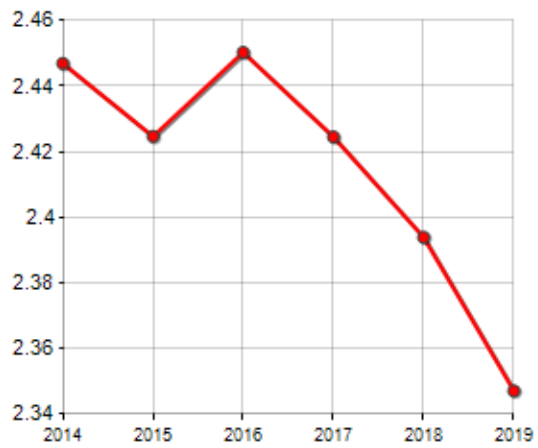

is on 6767° place among 7903 municipalities per % Divorced Males/ Divorced Females
is on 2906° place among 7903 municipalities per % Widows (Male/Female)