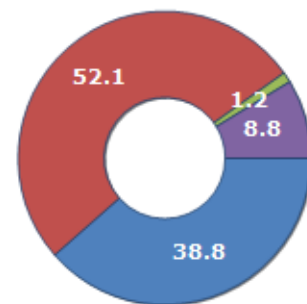

Resident families and related trend since (Year 2019), the average number of members of the family and its related trend since (Year 2019), civil status: bachelors/Bachelorette, married, divorced and widows / widowers in
Municipality of SORTINO

CIVIL STATUS (YEAR 2018)

Civil Status	(n.)	%
Bachelors	1,835	21.62
Bachelorette	1,433	16.89
Married Males	2,192	25.83
Married Females	2,191	25.82
Divorced Males	46	0.54
Divorced Females	51	0.60
Widowers	121	1.43
Widows	617	7.27
Total Residents	8,486	100.00

FAMILIES TREND

Year	Families (N.)	Variation % on previous year	Average components
2014	3,582	-	2.45
2015	3,584	+0.06	2.42
2016	3,533	-1.42	2.45
2017	3,531	-0.06	2.42
2018	3,547	+0.45	2.39
2019	3,585	+1.07	2.35

Average annual variation (2014/2019): **+0.02**

Average annual variation (2016/2019): **+0.49**

CIVIL STATUS (YEAR 2018)

TREND N ° FAMILY MEMBERS

Rankings Municipality of sortino

is on 3144° place among 7903 municipalities for average number of components of the family

is on 6562° place among 7903 municipalities per % Bachelors/Bachelorette