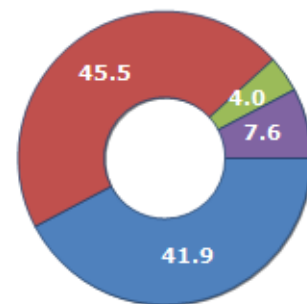

Resident families and related trend since (Year 2019), the average number of members of the family and its related trend since (Year 2019), civil status: bachelors/Bachelorette, married, divorced and widows / widowers in
Municipality of SIROLO

CIVIL STATUS (YEAR 2018)

Civil Status	(n.)	%
Bachelors	881	21.68
Bachelorette	837	20.60
Married Males	928	22.84
Married Females	940	23.14
Divorced Males	74	1.82
Divorced Females	90	2.22
Widowers	58	1.43
Widows	255	6.28
Total Residents	4,063	100.00

FAMILIES TREND

Year	Families (N.)	Variation % on previous year	Average components
2014	1,796	-	2.24
2015	1,817	+1.17	2.23
2016	1,812	-0.28	2.24
2017	1,843	+1.71	2.21
2018	1,846	+0.16	2.20
2019	1,870	+1.30	2.19

Average annual variation (2014/2019): **+0.81**

Average annual variation (2016/2019): **+1.06**

CIVIL STATUS (YEAR 2018)

TREND N ° FAMILY MEMBERS

Rankings Municipality of sirolo

is on 5260° place among 7903 municipalities for average number of components of the family

is on 3462° place among 7903 municipalities per % Bachelors/Bachelorette