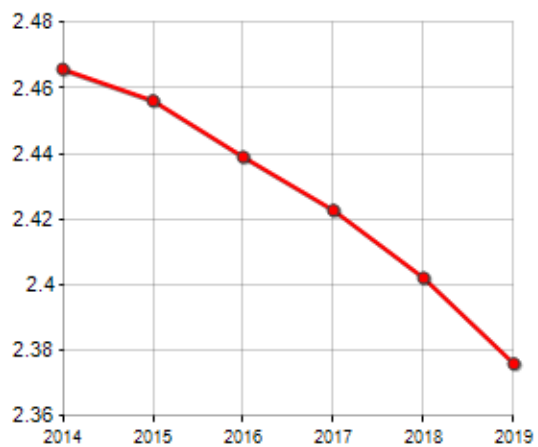

is on 3674° place among 7903 municipalities per % Divorced Males/ Divorced Females

is on 5117° place among 7903 municipalities per % Widows (Male/Female)