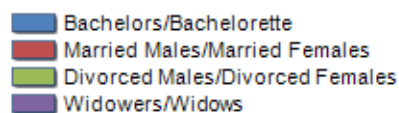

Resident families and related trend since (Year 2019), the average number of members of the family and its related trend since (Year 2019), civil status: bachelors/Bachelorette, married, divorced and widows / widowers in
Municipality of SIRACUSA

CIVIL STATUS (YEAR 2018)

Civil Status	(n.)	%
Bachelors	27,788	22.93
Bachelorette	23,407	19.32
Married Males	28,831	23.79
Married Females	29,102	24.02
Divorced Males	1,346	1.11
Divorced Females	1,908	1.57
Widowers	1,398	1.15
Widows	7,391	6.10
Total Residents	121,171	100.00

FAMILIES TREND

Year	Families (N.)	Variation % on previous year	Average components
2014	49,681	-	2.47
2015	49,789	+0.22	2.46
2016	50,033	+0.49	2.44
2017	50,193	+0.32	2.42
2018	50,434	+0.48	2.40
2019	50,678	+0.48	2.38

Average annual variation (2014/2019): **+0.40**

Average annual variation (2016/2019): **+0.43**

CIVIL STATUS (YEAR 2018)

TREND N ° FAMILY MEMBERS

Rankings Municipality of siracusa

is on 2683° place among 7903 municipalities for average number of components of the family

is on 2753° place among 7903 municipalities per % Bachelors/Bachelorette