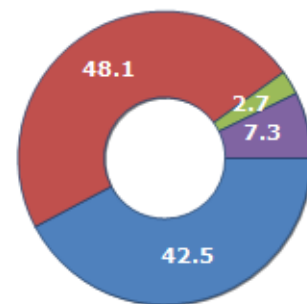

Resident families and related trend since (Year 2019), the average number of members of the family and its related trend since (Year 2019), civil status: bachelors/Bachelorette, married, divorced and widows / widowers in
Municipality of SIRACUSA

CIVIL STATUS (YEAR 2018)

Civil Status	(n.)	%
Bachelors	27,788	22.93
Bachelorette	23,407	19.32
Married Males	28,831	23.79
Married Females	29,102	24.02
Divorced Males	1,346	1.11
Divorced Females	1,908	1.57
Widowers	1,398	1.15
Widows	7,391	6.10
Total Residents	121,171	100.00

FAMILIES TREND

Year	Families (N.)	Variation % on previous year	Average components
2014	49,681	-	2.47
2015	49,789	+0.22	2.46
2016	50,033	+0.49	2.44
2017	50,193	+0.32	2.42
2018	50,434	+0.48	2.40
2019	50,678	+0.48	2.38

Average annual variation (2014/2019): **+0.40**

Average annual variation (2016/2019): **+0.43**

CIVIL STATUS (YEAR 2018)

TREND N ° FAMILY MEMBERS

Rankings Municipality of siracusa

is on 2683° place among 7903 municipalities for average number of components of the family

is on 2753° place among 7903 municipalities per % Bachelors/Bachelorette