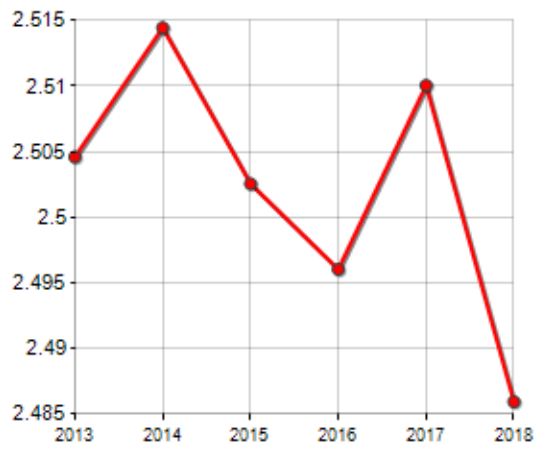

is on 15° place among 20 regions per % Divorced Males/
Divorced Females

is on 13° place among 20 regions per % Widows (Male/Female)