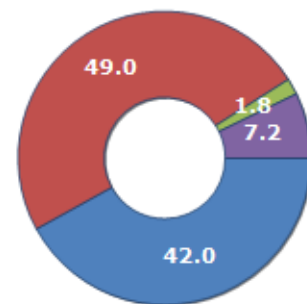

Resident families and related trend since (Year 2018), the average number of members of the family and its related trend since (Year 2018), civil status: bachelors/Bachelorette, married, divorced and widows / widowers in **Region SICILIA**

CIVIL STATUS (YEAR 2018)

Civil Status	(n.)	%
Bachelors	1,116,007	22.32
Bachelorette	982,776	19.66
Married Males	1,222,582	24.45
Married Females	1,228,506	24.57
Divorced Males	35,742	0.71
Divorced Females	53,928	1.08
Widowers	58,258	1.17
Widows	302,092	6.04
Total Residents	4,999,891	100.00

FAMILIES TREND

Year	Families (N.)	Variation % on previous year	Average components
2013	2,034,234	-	2.50
2014	2,025,122	-0.45	2.51
2015	2,027,633	+0.12	2.50
2016	2,025,882	-0.09	2.50
2017	2,002,737	-1.14	2.51
2018	2,011,285	+0.43	2.49

Average annual variation (2013/2018): **-0.23**

Average annual variation (2015/2018): **-0.27**

CIVIL STATUS (YEAR 2018)

TREND N ° FAMILY MEMBERS

Rankings Region sicilia

is on 3° place among 20 regions for average number of components of the family

is on 10° place among 20 regions per % Bachelors/Bachelorette