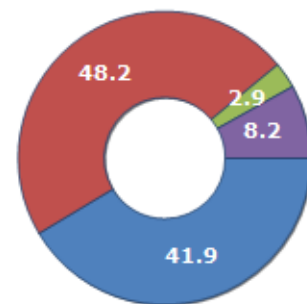

Resident families and related trend since (Year 2019), the average number of members of the family and its related trend since (Year 2019), civil status: bachelors/Bachelorette, married, divorced and widows / widowers in
Municipality of SETTEFRATI

CIVIL STATUS (YEAR 2018)

Civil Status	(n.)	%
Bachelors	164	22.50
Bachelorette	138	18.93
Married Males	175	24.01
Married Females	172	23.59
Divorced Males	7	0.96
Divorced Females	14	1.92
Widowers	9	1.23
Widows	50	6.86
Total Residents	729	100.00

FAMILIES TREND

Year	Families (N.)	Variation % on previous year	Average components
2014	311	-	2.37
2015	311	+0.00	2.34
2016	314	+0.96	2.33
2017	308	-1.91	2.33
2018	308	+0.00	2.37
2019	306	-0.65	2.35

Average annual variation (2014/2019): **-0.32**

Average annual variation (2016/2019): **-0.86**

CIVIL STATUS (YEAR 2018)

TREND N ° FAMILY MEMBERS

Rankings Municipality of settefrati

is on 3045° place among 7903 municipalities for average number of components of the family

is on 3401° place among 7903 municipalities per % Bachelors/Bachelorette