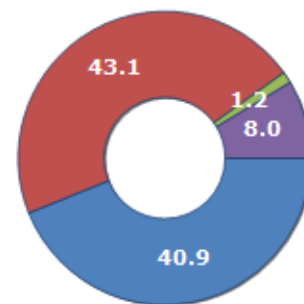

Resident families and related trend since (Year 2019), the average number of members of the family and its related trend since (Year 2019), civil status: bachelors/Bachelorette, married, divorced and widows / widowers in
Municipality of SERRA D'AIELLO

CIVIL STATUS (YEAR 2018)

Civil Status	(n.)	%
Bachelors	115	24.16
Bachelorette	94	19.75
Married Males	111	23.32
Married Females	109	22.90
Divorced Males	3	0.63
Divorced Females	3	0.63
Widowers	5	1.05
Widows	36	7.56
Total Residents	476	100.00

FAMILIES TREND

Year	Families (N.)	Variation % on previous year	Average components
2014	210	-	2.22
2015	205	-2.38	2.23
2016	204	-0.49	2.21
2017	204	+0.00	2.31
2018	204	+0.00	2.60
2019	202	-0.98	2.53

Average annual variation (2014/2019): **-0.77**

Average annual variation (2016/2019): **-0.33**

CIVIL STATUS (YEAR 2018)

■ Bachelors/Bachelorette
■ Married Males/Married Females
■ Divorced Males/Divorced Females
■ Widowers/Widows

TREND N ° FAMILY MEMBERS

Rankings Municipality of serra d'aiello

is on 864° place among 7903 municipalities for average number of components of the family

is on 4641° place among 7903 municipalities per %