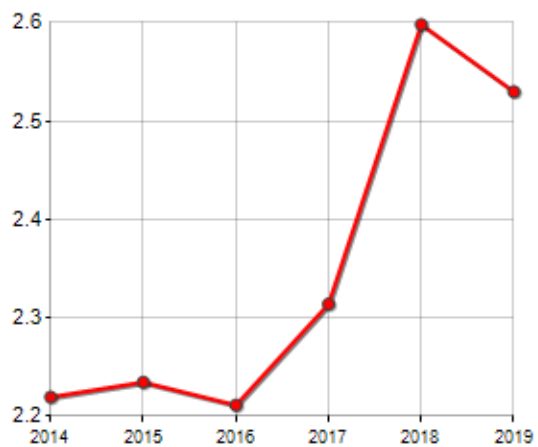

Resident families and related trend since (Year 2019), the average number of members of the family and its related trend since (Year 2019), civil status: bachelors/Bachelorette, married, divorced and widows / widowers in
Municipality of SERRA D'AIELLO

CIVIL STATUS (YEAR 2018)

Civil Status	(n.)	%
Bachelors	115	24.16
Bachelorette	94	19.75
Married Males	111	23.32
Married Females	109	22.90
Divorced Males	3	0.63
Divorced Females	3	0.63
Widowers	5	1.05
Widows	36	7.56
Total Residents	476	100.00

FAMILIES TREND

Year	Families (N.)	Variation % on previous year	Average components
2014	210	-	2.22
2015	205	-2.38	2.23
2016	204	-0.49	2.21
2017	204	+0.00	2.31
2018	204	+0.00	2.60
2019	202	-0.98	2.53

Average annual variation (2014/2019): **-0.77**

Average annual variation (2016/2019): **-0.33**

CIVIL STATUS (YEAR 2018)

■ Bachelors/Bachelorette
■ Married Males/Married Females
■ Divorced Males/Divorced Females
■ Widowers/Widows

TREND N ° FAMILY MEMBERS

Rankings Municipality of serra d'aiello

is on 864° place among 7903 municipalities for average number of components of the family

is on 4641° place among 7903 municipalities per %

Bachelors/Bachelorette

is on 6718° place among 7903 municipalities per % Divorced Males/ Divorced Females

is on 3953° place among 7903 municipalities per % Widows (Male/Female)