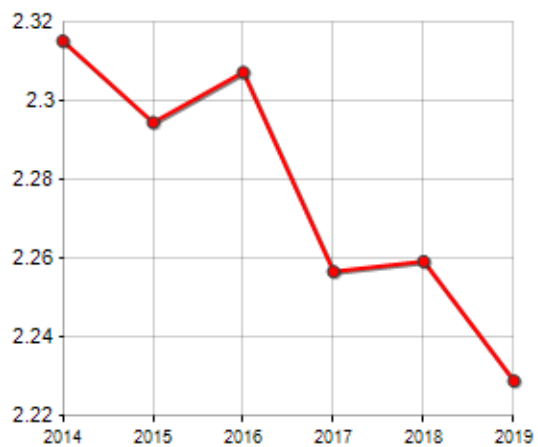

FAMILIES TREND

Year	Families (N.)	Variation % on previous year	Average components
2014	482	-	2.32
2015	482	+0.00	2.29
2016	475	-1.45	2.31
2017	487	+2.53	2.26
2018	486	-0.21	2.26
2019	485	-0.21	2.23

Average annual variation (2014/2019): **+0.12**

Average annual variation (2016/2019): **+0.70**

CIVIL STATUS (YEAR 2018)

■ Bachelors/Bachelorette
■ Married Males/Married Females
■ Divorced Males/Divorced Females
■ Widowers/Widows

TREND N ° FAMILY MEMBERS

Rankings Municipality of selci

is on 4841° place among 7903 municipalities for average number of components of the family

is on 5714° place among 7903 municipalities per % Bachelors/Bachelorette

is on 3934° place among 7903 municipalities per % Divorced Males/ Divorced Females