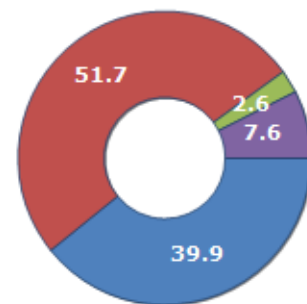

Resident families and related trend since (Year 2019), the average number of members of the family and its related trend since (Year 2019), civil status: bachelors/Bachelorette, married, divorced and widows / widowers in
Municipality of SELCI

CIVIL STATUS (YEAR 2018)

Civil Status	(n.)	%
Bachelors	229	20.82
Bachelorette	202	18.36
Married Males	283	25.73
Married Females	276	25.09
Divorced Males	13	1.18
Divorced Females	15	1.36
Widowers	17	1.55
Widows	65	5.91
Total Residents	1,100	100.00

FAMILIES TREND

Year	Families (N.)	Variation % on previous year	Average components
2014	482	-	2.32
2015	482	+0.00	2.29
2016	475	-1.45	2.31
2017	487	+2.53	2.26
2018	486	-0.21	2.26
2019	485	-0.21	2.23

Average annual variation (2014/2019): **+0.12**

Average annual variation (2016/2019): **+0.70**

CIVIL STATUS (YEAR 2018)

■ Bachelors/Bachelorette
■ Married Males/Married Females
■ Divorced Males/Divorced Females
■ Widowers/Widows

TREND N ° FAMILY MEMBERS

Rankings Municipality of selci

is on 4841° place among 7903 municipalities for average number of components of the family

is on 5714° place among 7903 municipalities per % Bachelors/Bachelorette