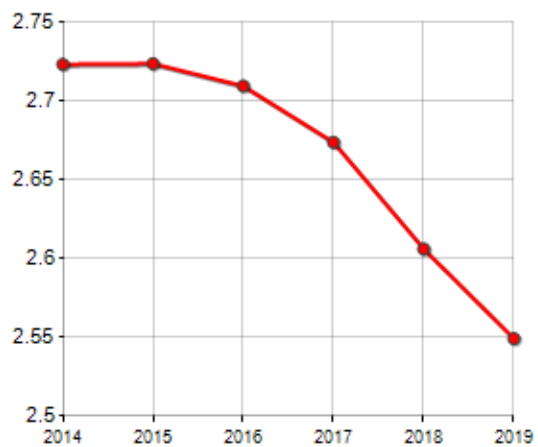

Resident families and related trend since (Year 2019), the average number of members of the family and its related trend since (Year 2019), civil status: bachelors/Bachelorette, married, divorced and widows / widowers in
Municipality of SCIARA

CIVIL STATUS (YEAR 2018)

Civil Status	(n.)	%
Bachelors	639	23.00
Bachelorette	564	20.30
Married Males	692	24.91
Married Females	680	24.48
Divorced Males	4	0.14
Divorced Females	10	0.36
Widowers	42	1.51
Widows	147	5.29
Total Residents	2,778	100.00

FAMILIES TREND

Year	Families (N.)	Variation % on previous year	Average components
2014	1,038	-	2.72
2015	1,036	-0.19	2.72
2016	1,037	+0.10	2.71
2017	1,052	+1.45	2.67
2018	1,046	-0.57	2.61
2019	1,049	+0.29	2.55

Average annual variation (2014/2019): **+0.21**

Average annual variation (2016/2019): **+0.38**

CIVIL STATUS (YEAR 2018)

TREND N ° FAMILY MEMBERS

Rankings Municipality of sciara

is on 738° place among 7903 municipalities for average number of components of the family

is on 840° place among 7903 municipalities per % Bachelors/Bachelorette

is on 7716° place among 7903 municipalities per % Divorced Males/ Divorced Females

is on 5486° place among 7903 municipalities per % Widows (Male/Female)