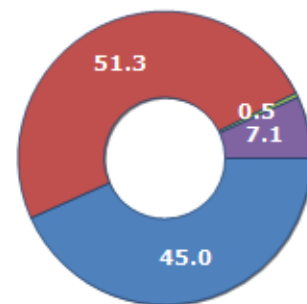

Resident families and related trend since (Year 2019), the average number of members of the family and its related trend since (Year 2019), civil status: bachelors/Bachelorette, married, divorced and widows / widowers in
Municipality of SCIARA

CIVIL STATUS (YEAR 2018)

Civil Status	(n.)	%
Bachelors	639	23.00
Bachelorette	564	20.30
Married Males	692	24.91
Married Females	680	24.48
Divorced Males	4	0.14
Divorced Females	10	0.36
Widowers	42	1.51
Widows	147	5.29
Total Residents	2,778	100.00

FAMILIES TREND

Year	Families (N.)	Variation % on previous year	Average components
2014	1,038	-	2.72
2015	1,036	-0.19	2.72
2016	1,037	+0.10	2.71
2017	1,052	+1.45	2.67
2018	1,046	-0.57	2.61
2019	1,049	+0.29	2.55

Average annual variation (2014/2019): **+0.21**

Average annual variation (2016/2019): **+0.38**

CIVIL STATUS (YEAR 2018)

TREND N ° FAMILY MEMBERS

Rankings Municipality of sciara

is on 738° place among 7903 municipalities for average number of components of the family

is on 840° place among 7903 municipalities per % Bachelors/Bachelorette