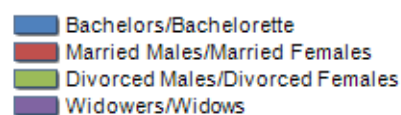

Resident families and related trend since (Year 2019), the average number of members of the family and its related trend since (Year 2019), civil status: bachelors/Bachelorette, married, divorced and widows / widowers in
Municipality of SAPONARA

CIVIL STATUS (YEAR 2018)

Civil Status	(n.)	%
Bachelors	830	21.47
Bachelorette	719	18.60
Married Males	982	25.41
Married Females	967	25.02
Divorced Males	25	0.65
Divorced Females	30	0.78
Widowers	49	1.27
Widows	263	6.80
Total Residents	3,865	100.00

FAMILIES TREND

Year	Families (N.)	Variation % on previous year	Average components
2014	1,677	-	2.42
2015	1,680	+0.18	2.37
2016	1,662	-1.07	2.38
2017	1,654	-0.48	2.37
2018	1,665	+0.67	2.33
2019	1,654	-0.66	2.31

Average annual variation (2014/2019): **-0.28**

Average annual variation (2016/2019): **-0.16**

CIVIL STATUS (YEAR 2018)

TREND N ° FAMILY MEMBERS

Rankings Municipality of saponara

is on 3708° place among 7903 municipalities for average number of components of the family

is on 5011° place among 7903 municipalities per % Bachelors/Bachelorette