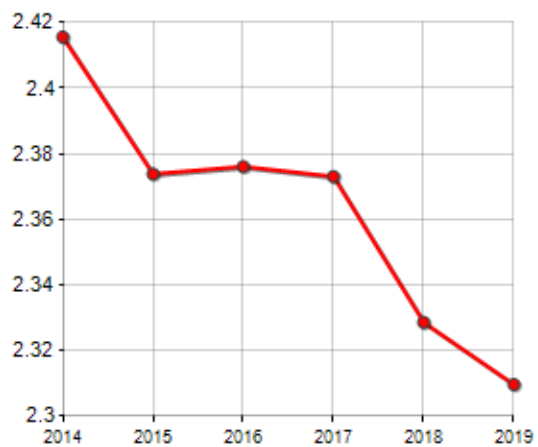

Resident families and related trend since (Year 2019), the average number of members of the family and its related trend since (Year 2019), civil status: bachelors/Bachelorette, married, divorced and widows / widowers in
Municipality of SAPONARA

CIVIL STATUS (YEAR 2018)

Civil Status	(n.)	%
Bachelors	830	21.47
Bachelorette	719	18.60
Married Males	982	25.41
Married Females	967	25.02
Divorced Males	25	0.65
Divorced Females	30	0.78
Widowers	49	1.27
Widows	263	6.80
Total Residents	3,865	100.00

FAMILIES TREND

Year	Families (N.)	Variation % on previous year	Average components
2014	1,677	-	2.42
2015	1,680	+0.18	2.37
2016	1,662	-1.07	2.38
2017	1,654	-0.48	2.37
2018	1,665	+0.67	2.33
2019	1,654	-0.66	2.31

Average annual variation (2014/2019): **-0.28**

Average annual variation (2016/2019): **-0.16**

CIVIL STATUS (YEAR 2018)

TREND N ° FAMILY MEMBERS

Rankings Municipality of saponara

is on 3708° place among 7903 municipalities for average number of components of the family

is on 5011° place among 7903 municipalities per % Bachelors/Bachelorette

is on 6181° place among 7903 municipalities per % Divorced Males/ Divorced Females

is on 3739° place among 7903 municipalities per % Widows (Male/Female)