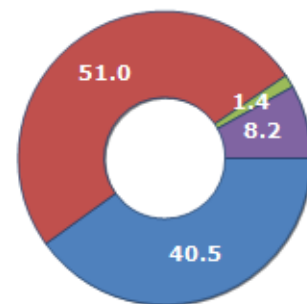

Resident families and related trend since (Year 2019), the average number of members of the family and its related trend since (Year 2019), civil status: bachelors/Bachelorette, married, divorced and widows / widowers in
Municipality of SAPONARA

CIVIL STATUS (YEAR 2018)

Civil Status	(n.)	%
Bachelors	830	21.47
Bachelorette	719	18.60
Married Males	982	25.41
Married Females	967	25.02
Divorced Males	25	0.65
Divorced Females	30	0.78
Widowers	49	1.27
Widows	263	6.80
Total Residents	3,865	100.00

FAMILIES TREND

Year	Families (N.)	Variation % on previous year	Average components
2014	1,677	-	2.42
2015	1,680	+0.18	2.37
2016	1,662	-1.07	2.38
2017	1,654	-0.48	2.37
2018	1,665	+0.67	2.33
2019	1,654	-0.66	2.31

Average annual variation (2014/2019): **-0.28**

Average annual variation (2016/2019): **-0.16**

CIVIL STATUS (YEAR 2018)

TREND N ° FAMILY MEMBERS

Rankings Municipality of saponara

is on 3708° place among 7903 municipalities for average number of components of the family

is on 5011° place among 7903 municipalities per % Bachelors/Bachelorette