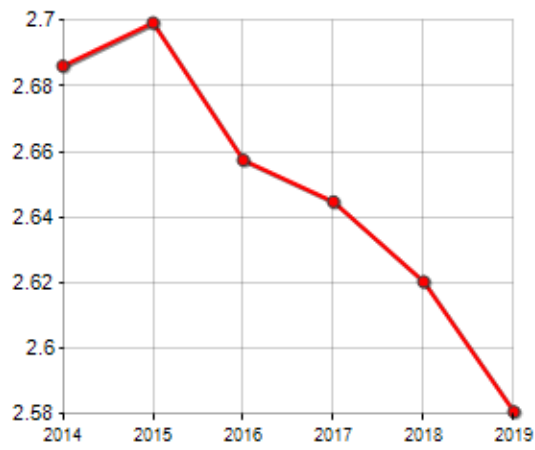

Bachelors/Bachelorette

is on 5852° place among 7903 municipalities per % Divorced Males/ Divorced Females

is on 6528° place among 7903 municipalities per % Widows (Male/Female)