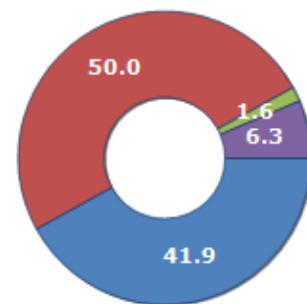

Resident families and related trend since (Year 2019), the average number of members of the family and its related trend since (Year 2019), civil status: bachelors/Bachelorette, married, divorced and widows / widowers in
Municipality of SANTA VENERINA

CIVIL STATUS (YEAR 2018)

Civil Status	(n.)	%
Bachelors	1,906	22.34
Bachelorette	1,676	19.64
Married Males	2,135	25.02
Married Females	2,135	25.02
Divorced Males	58	0.68
Divorced Females	81	0.95
Widowers	84	0.98
Widows	458	5.37
Total Residents	8,533	100.00

FAMILIES TREND

Year	Families (N.)	Variation % on previous year	Average components
2014	3,180	-	2.69
2015	3,183	+0.09	2.70
2016	3,217	+1.07	2.66
2017	3,234	+0.53	2.64
2018	3,258	+0.74	2.62
2019	3,312	+1.66	2.58

Average annual variation (2014/2019): **+0.82**

Average annual variation (2016/2019): **+0.97**

CIVIL STATUS (YEAR 2018)

■ Bachelors/Bachelorette
■ Married Males/Married Females
■ Divorced Males/Divorced Females
■ Widowers/Widows

TREND N ° FAMILY MEMBERS

Rankings Municipality of santa venerina

is on 570° place among 7903 municipalities for average number of components of the family

is on 3440° place among 7903 municipalities per %