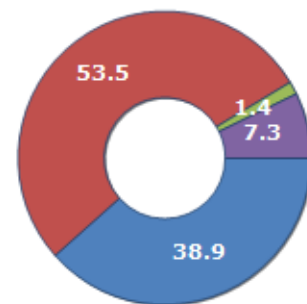

Resident families and related trend since (Year 2019), the average number of members of the family and its related trend since (Year 2019), civil status: bachelors/Bachelorette, married, divorced and widows / widowers in
Municipality of SANTA LUCIA DI SERINO

CIVIL STATUS (YEAR 2018)

Civil Status	(n.)	%
Bachelors	287	20.47
Bachelorette	252	17.97
Married Males	371	26.46
Married Females	371	26.46
Divorced Males	7	0.50
Divorced Females	13	0.93
Widowers	24	1.71
Widows	77	5.49
Total Residents	1,402	100.00

FAMILIES TREND

Year	Families (N.)	Variation % on previous year	Average components
2014	533	-	2.67
2015	530	-0.56	2.65
2016	531	+0.19	2.65
2017	537	+1.13	2.61
2018	532	-0.93	2.63
2019	525	-1.32	2.64

Average annual variation (2014/2019): **-0.30**

Average annual variation (2016/2019): **-0.38**

CIVIL STATUS (YEAR 2018)

■ Bachelors/Bachelorette
■ Married Males/Married Females
■ Divorced Males/Divorced Females
■ Widowers/Widows

TREND N ° FAMILY MEMBERS

Rankings Municipality of santa lucia di serino

is on 347° place among 7903 municipalities for average number of components of the family

is on 6534° place among 7903 municipalities per %