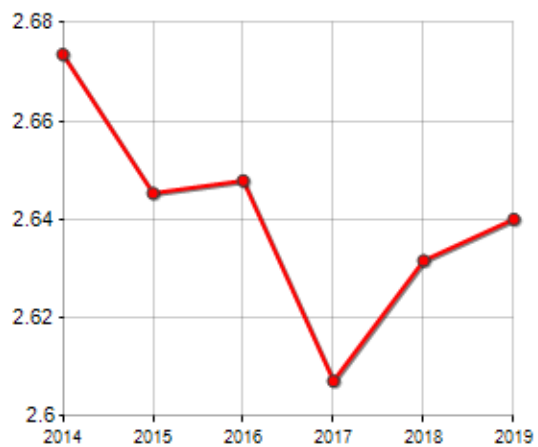

Resident families and related trend since (Year 2019), the average number of members of the family and its related trend since (Year 2019), civil status: bachelors/Bachelorette, married, divorced and widows / widowers in
Municipality of SANTA LUCIA DI SERINO

CIVIL STATUS (YEAR 2018)

Civil Status	(n.)	%
Bachelors	287	20.47
Bachelorette	252	17.97
Married Males	371	26.46
Married Females	371	26.46
Divorced Males	7	0.50
Divorced Females	13	0.93
Widowers	24	1.71
Widows	77	5.49
Total Residents	1,402	100.00

FAMILIES TREND

Year	Families (N.)	Variation % on previous year	Average components
2014	533	-	2.67
2015	530	-0.56	2.65
2016	531	+0.19	2.65
2017	537	+1.13	2.61
2018	532	-0.93	2.63
2019	525	-1.32	2.64

Average annual variation (2014/2019): **-0.30**

Average annual variation (2016/2019): **-0.38**

CIVIL STATUS (YEAR 2018)

■ Bachelors/Bachelorette
■ Married Males/Married Females
■ Divorced Males/Divorced Females
■ Widowers/Widows

TREND N ° FAMILY MEMBERS

Rankings Municipality of santa lucia di serino

is on 347° place among 7903 municipalities for average number of components of the family

is on 6534° place among 7903 municipalities per %

Bachelors/Bachelorette

is on 6176° place among 7903 municipalities per % Divorced Males/ Divorced Females

is on 5134° place among 7903 municipalities per % Widows (Male/Female)