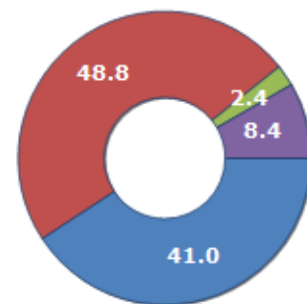

Resident families and related trend since (Year 2019), the average number of members of the family and its related trend since (Year 2019), civil status: bachelors/Bachelorette, married, divorced and widows / widowers in
Municipality of SANT'ALFIO

CIVIL STATUS (YEAR 2018)

Civil Status	(n.)	%
Bachelors	339	21.59
Bachelorette	301	19.17
Married Males	384	24.46
Married Females	378	24.08
Divorced Males	15	0.96
Divorced Females	22	1.40
Widowers	21	1.34
Widows	110	7.01
Total Residents	1,570	100.00

FAMILIES TREND

Year	Families (N.)	Variation % on previous year	Average components
2014	652	-	2.47
2015	647	-0.77	2.45
2016	642	-0.77	2.46
2017	644	+0.31	2.43
2018	648	+0.62	2.42
2019	654	+0.93	2.39

Average annual variation (2014/2019): **+0.06**

Average annual variation (2016/2019): **+0.62**

CIVIL STATUS (YEAR 2018)

TREND N ° FAMILY MEMBERS

Rankings Municipality of sant'alfio

is on 2545° place among 7903 municipalities for average number of components of the family

is on 4487° place among 7903 municipalities per % Bachelors/Bachelorette