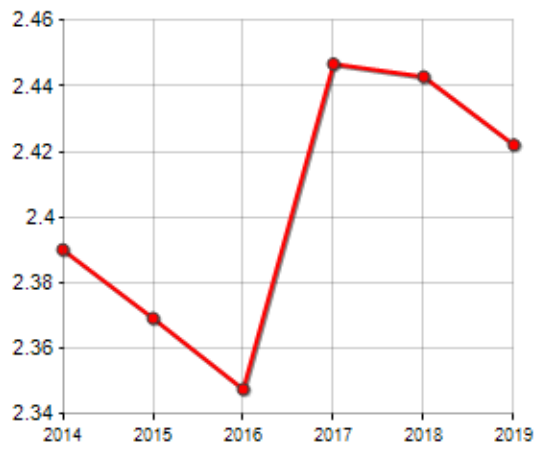

Bachelors/Bachelorette

is on 5745° place among 7903 municipalities per % Divorced Males/ Divorced Females

is on 5249° place among 7903 municipalities per % Widows (Male/Female)