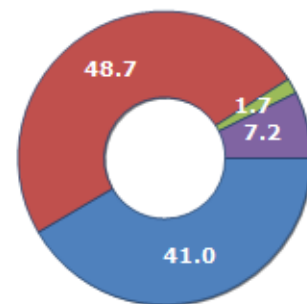

Resident families and related trend since (Year 2019), the average number of members of the family and its related trend since (Year 2019), civil status: bachelors/Bachelorette, married, divorced and widows / widowers in Municipality of **SANT'AGATA LI BATTIATI**

CIVIL STATUS (YEAR 2018)

Civil Status	(n.)	%
Bachelors	1,999	21.24
Bachelorette	1,914	20.34
Married Males	2,225	23.64
Married Females	2,423	25.75
Divorced Males	47	0.50
Divorced Females	114	1.21
Widowers	101	1.07
Widows	588	6.25
Total Residents	9,411	100.00

FAMILIES TREND

Year	Families (N.)	Variation % on previous year	Average components
2014	3,994	-	2.39
2015	4,001	+0.18	2.37
2016	4,049	+1.20	2.35
2017	3,890	-3.93	2.45
2018	3,895	+0.13	2.44
2019	3,940	+1.16	2.42

Average annual variation (2014/2019): **-0.27**

Average annual variation (2016/2019): **-0.91**

CIVIL STATUS (YEAR 2018)

■ Bachelors/Bachelorette
■ Married Males/Married Females
■ Divorced Males/Divorced Females
■ Widowers/Widows

TREND N ° FAMILY MEMBERS

Rankings Municipality of sant'agata li battiati

is on 2009° place among 7903 municipalities for average number of components of the family

is on 4508° place among 7903 municipalities per %