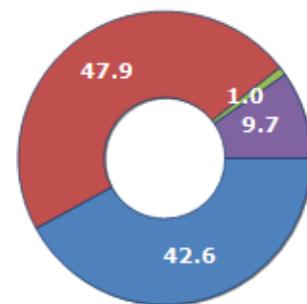

Resident families and related trend since (Year 2019), the average number of members of the family and its related trend since (Year 2019), civil status: bachelors/Bachelorette, married, divorced and widows / widowers in Municipality of SANT'AGATA DI ESARO

CIVIL STATUS (YEAR 2018)

Civil Status	(n.)	%
Bachelors	434	24.02
Bachelorette	326	18.04
Married Males	434	24.02
Married Females	422	23.35
Divorced Males	9	0.50
Divorced Females	8	0.44
Widowers	30	1.66
Widows	144	7.97
Total Residents	1,807	100.00

FAMILIES TREND

Year	Families (N.)	Variation % on previous year	Average components
2014	754	-	2.51
2015	751	-0.40	2.52
2016	750	-0.13	2.47
2017	744	-0.80	2.47
2018	744	+0.00	2.43
2019	745	+0.13	2.40

Average annual variation (2014/2019): -0.24

Average annual variation (2016/2019): -0.22

CIVIL STATUS
(YEAR 2018)

■ Bachelors/Bachelorette
■ Married Males/Married Females
■ Divorced Males/Divorced Females
■ Widowers/Widows

TREND N ° FAMILY MEMBERS

Rankings Municipality of sant'agata di esaro

is on 2372° place among 7903 municipalities for average number of components of the family

is on 2724° place among 7903 municipalities per %