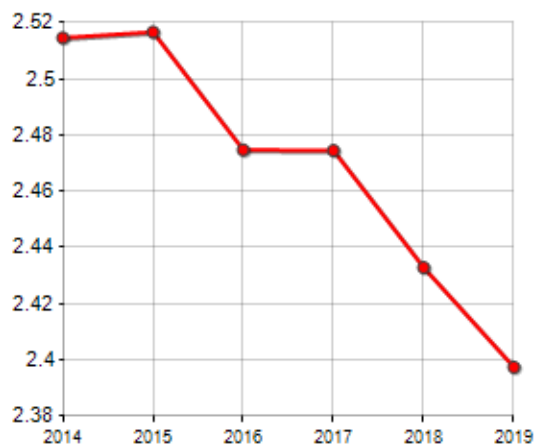

Resident families and related trend since (Year 2019), the average number of members of the family and its related trend since (Year 2019), civil status: bachelors/Bachelorette, married, divorced and widows / widowers in Municipality of SANT'AGATA DI ESARO

CIVIL STATUS (YEAR 2018)

Civil Status	(n.)	%
Bachelors	434	24.02
Bachelorette	326	18.04
Married Males	434	24.02
Married Females	422	23.35
Divorced Males	9	0.50
Divorced Females	8	0.44
Widowers	30	1.66
Widows	144	7.97
Total Residents	1,807	100.00

FAMILIES TREND

Year	Families (N.)	Variation % on previous year	Average components
2014	754	-	2.51
2015	751	-0.40	2.52
2016	750	-0.13	2.47
2017	744	-0.80	2.47
2018	744	+0.00	2.43
2019	745	+0.13	2.40

Average annual variation (2014/2019): -0.24

Average annual variation (2016/2019): -0.22

CIVIL STATUS
(YEAR 2018)

■ Bachelors/Bachelorette
■ Married Males/Married Females
■ Divorced Males/Divorced Females
■ Widowers/Widows

TREND N ° FAMILY MEMBERS

Rankings Municipality of sant'agata di esaro

is on 2372° place among 7903 municipalities for average number of components of the family

is on 2724° place among 7903 municipalities per %

Bachelors/Bachelorette

is on 7151° place among 7903 municipalities per % Divorced Males/ Divorced Females

is on 1809° place among 7903 municipalities per % Widows (Male/Female)